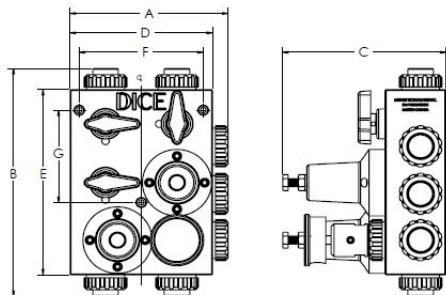

### Connectors

As per numbers in Model Number Nomenclature

<p>Mushroom Nut Only</p>  <p>Connector code: 0</p>	<p>1/2" MNPT &amp; Fits LMI Tubing Ferrule Adaptor</p>  <p><small>*LMI Ferrule Kit included; Refer to LMI tubing connection system information sheet</small></p> <p>Connector code: 1</p>
<p>FNPT</p>  <p>Connector code: 2</p>	<p>Socket for SCH 80 Rigid Piping</p>  <p>Connector code: 3</p>

## DIMENSIONS

DIMENSIONS mm (in)							
Size		A	B	C	D	E	G
1/2"	DS	187,4 (7.38)	280,8 (11.05)	193,4 (7.61)	168,9 (6.65)	228,6 (9.00)	113,9 (4.48)
	DM	218,6 (8.61)	312,5 (12.30)	193,4 (7.61)	181,6 (7.15)	260,3 (10.25)	145,7 (5.73)
1"	DM	269,0 (10.59)	376,0 (14.80)	232,7 (9.16)	223,0 (8.78)	296,0 (11.65)	150,0 (5.90)