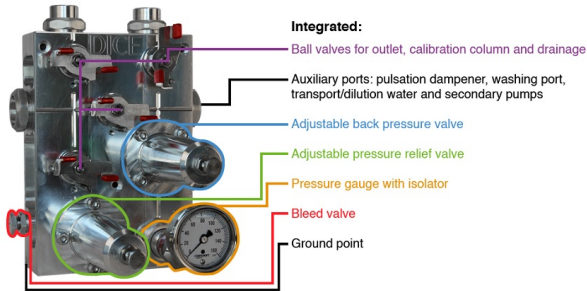

## DICE DOSING MODULE DM SERIES. FLOODED SUCTION & SUCTION LIFT. MATERIAL 316L STAINLESS. CONNECTIONS 1/2"

Contact us for pricing

[Contact us for the DS & DM IOM](#)

Leadtime is usually 2 to 4 weeks

---

**SKU:** DIM2X-SSXX-XXXXXXXXZX  
**Stock:** Out of stock contact us for lead time  
**Categories:** [Dice Dosing Module](#)