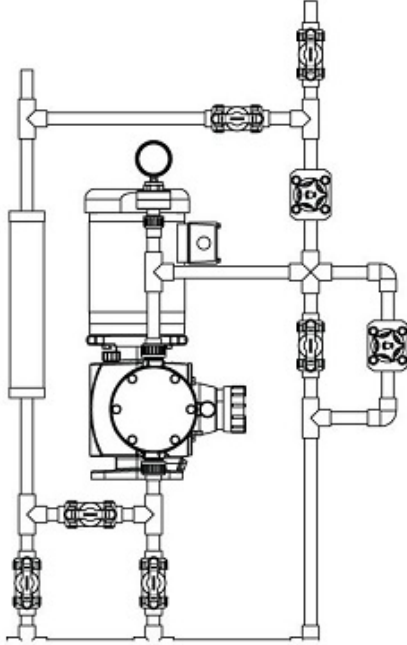

www.pfcstore.com - 763-425-7890 / 800-328-2350

Before