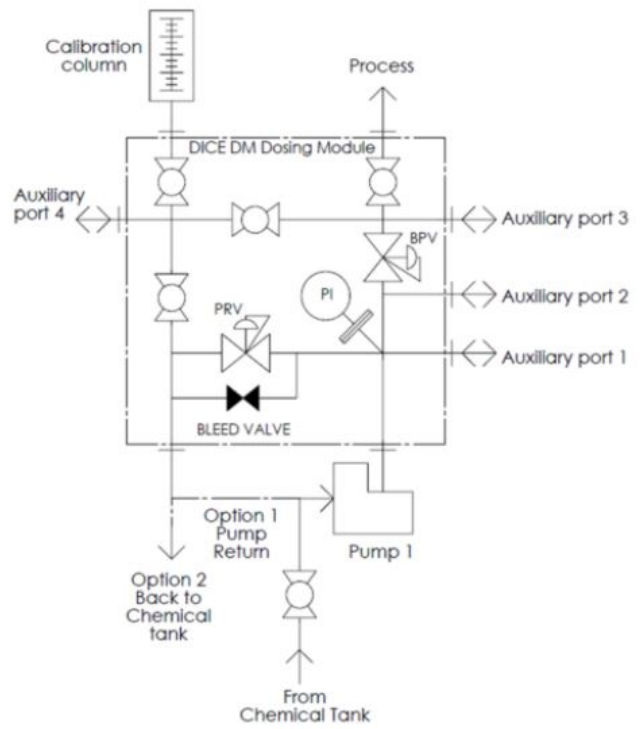

DICE™ DS SUCTION LIFT

DICE™ DM FLOODED SUCTION

ADDITIONAL INFORMATION

Weight	30 lbs
Dimensions	14 × 14 × 16 in

Contact us for pricing

[Contact us for the DS & DM IOM](#)