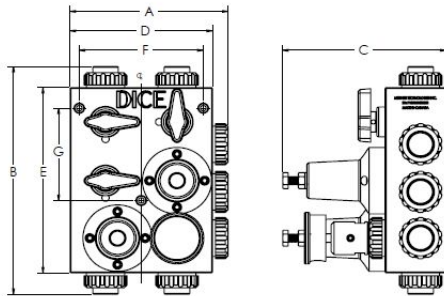

Socket for Metric Rigid Piping

Connector code: 6

Flare connector for PFA Tubing

**Connection nut not included; sold separately*

Connector code: 7

Isolator & Pressure Gauge

Connector code: Z

No Connector &
No Mushroom Nut

Connector code: W

www.pfcstore.com - 763-425-7890 / 800-328-2350

INTRODUCING DICE™

 Before

 Now

2x
Reduced
Footprint

TYPICAL INSTALLATIONS

DIMENSIONS

DIMENSIONS mm (in)							
Size		A	B	C	D	E	G
1/2"	DS	187,4 (7.38)	280,8 (11.05)	193,4 (7.61)	168,9 (6.65)	228,6 (9.00)	113,9 (4.48)
	DM	218,6 (8.61)	312,5 (12.30)	193,4 (7.61)	181,6 (7.15)	260,3 (10.25)	145,7 (5.73)
1"	DM	269,0 (10.59)	376,0 (14.80)	232,7 (9.16)	223,0 (8.78)	296,0 (11.65)	150,0 (5.90)

DICE™ DS SUCTION LIFT

DICE™ DM FLOODED SUCTION

ADDITIONAL INFORMATION

Weight	30 lbs
Dimensions	14 × 14 × 16 in

Contact us for pricing

[Contact us for the DS & DM IOM](#)

www.pfcstore.com - 763-425-7890 / 800-328-2350