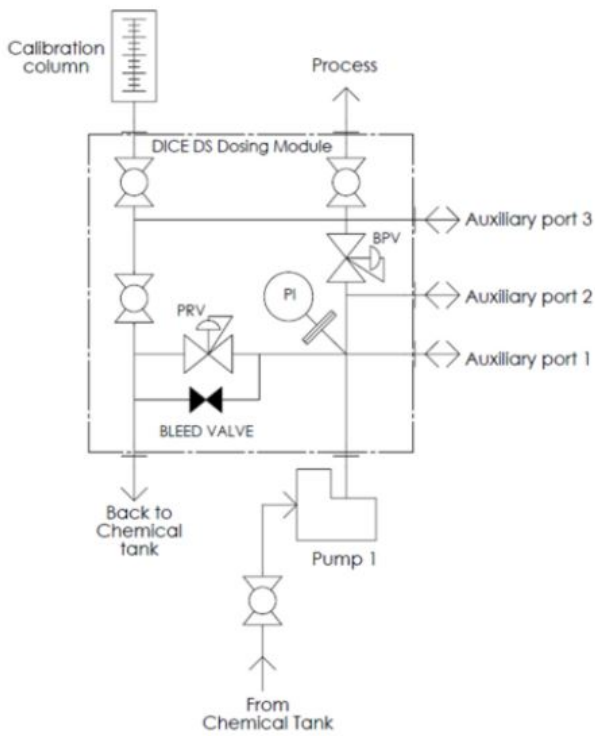

DICE™ DS SUCTION LIFT

DICE™ DM FLOODED SUCTION

ADDITIONAL INFORMATION

Weight	30 lbs
Dimensions	14 × 14 × 16 in

Contact us for pricing

[Contact us for the DS & DM IOM](#)