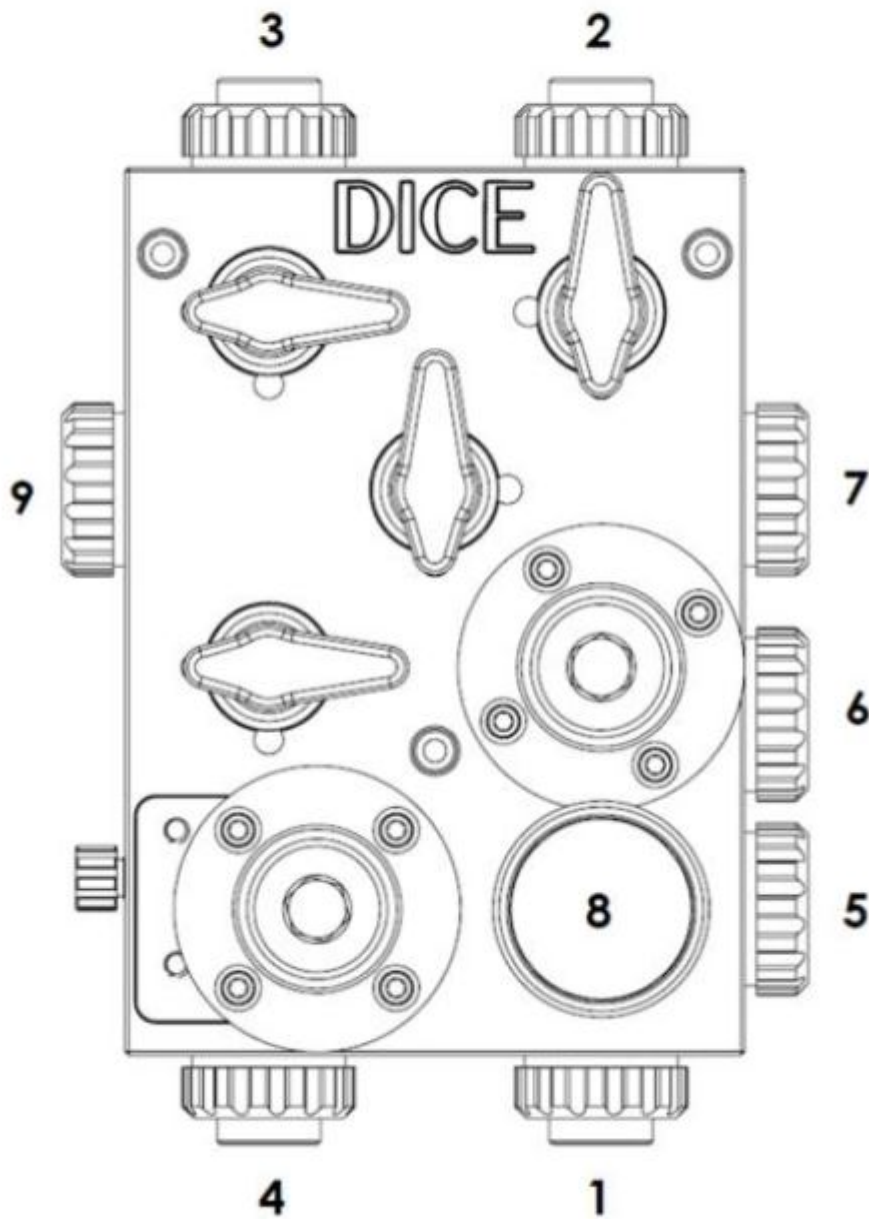

www.pfcstore.com - 763-425-7890 / 800-328-2350

Choices of connectors

Connectors

As per numbers in *Model Number Nomenclature*

<p>Mushroom Nut Only</p>  <p>Connector code: 0</p>	<p>1/2" MNPT & Fits LMI Tubing Ferrule Adaptor</p>  <p><small>*LMI Ferrule Kit included; Refer to LMI tubing connection system information sheet</small></p> <p>Connector code: 1</p>
<p>FNPT</p>  <p>Connector code: 2</p>	<p>Socket for SCH 80 Rigid Piping</p>  <p>Connector code: 3</p>

DIMENSIONS mm (in)							
Size		A	B	C	D	E	G
1/2"	DS	187,4 (7.38)	280,8 (11.05)	193,4 (7.61)	168,9 (6.65)	228,6 (9.00)	113,9 (4.48)
	DM	218,6 (8.61)	312,5 (12.30)	193,4 (7.61)	181,6 (7.15)	260,3 (10.25)	145,7 (5.73)
1"	DM	269,0 (10.59)	376,0 (14.80)	232,7 (9.16)	223,0 (8.78)	296,0 (11.65)	150,0 (5.90)