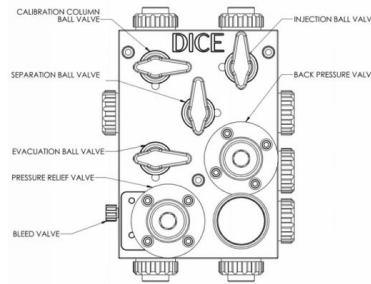

www.pfcstore.com - 763-425-7890 / 800-328-2350

DICE™ DM