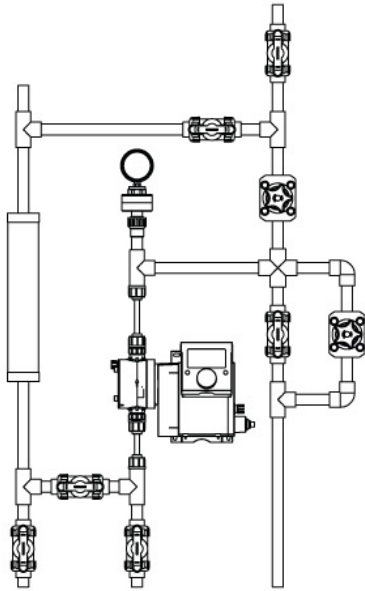

www.pfcstore.com - 763-425-7890 / 800-328-2350

Choices of connectors

Connectors

As per numbers in *Model Number Nomenclature*

<p>Mushroom Nut Only</p>  <p>Connector code: 0</p>	<p>1/2" MNPT & Fits LMI Tubing Ferrule Adaptor</p>  <p><small>*LMI Ferrule Kit included; Refer to LMI tubing connection system information sheet</small></p> <p>Connector code: 1</p>
<p>FNPT</p>  <p>Connector code: 2</p>	<p>Socket for SCH 80 Rigid Piping</p>  <p>Connector code: 3</p>

Socket for Metric Rigid Piping

Connector code: 6

Flare connector for PFA Tubing

**Connection nut not included; sold separately*

Connector code: 7

Isolator & Pressure Gauge

Connector code: Z

No Connector &
No Mushroom Nut

Connector code: W

www.pfcstore.com - 763-425-7890 / 800-328-2350

INTRODUCING DICE™

 Before

 Now

2x
Reduced
Footprint

TYPICAL INSTALLATIONS

DIMENSIONS

DIMENSIONS mm (in)							
Size		A	B	C	D	E	G
1/2"	DS	187,4 (7.38)	280,8 (11.05)	193,4 (7.61)	168,9 (6.65)	228,6 (9.00)	113,9 (4.48)
	DM	218,6 (8.61)	312,5 (12.30)	193,4 (7.61)	181,6 (7.15)	260,3 (10.25)	145,7 (5.73)
1"	DM	269,0 (10.59)	376,0 (14.80)	232,7 (9.16)	223,0 (8.78)	296,0 (11.65)	150,0 (5.90)