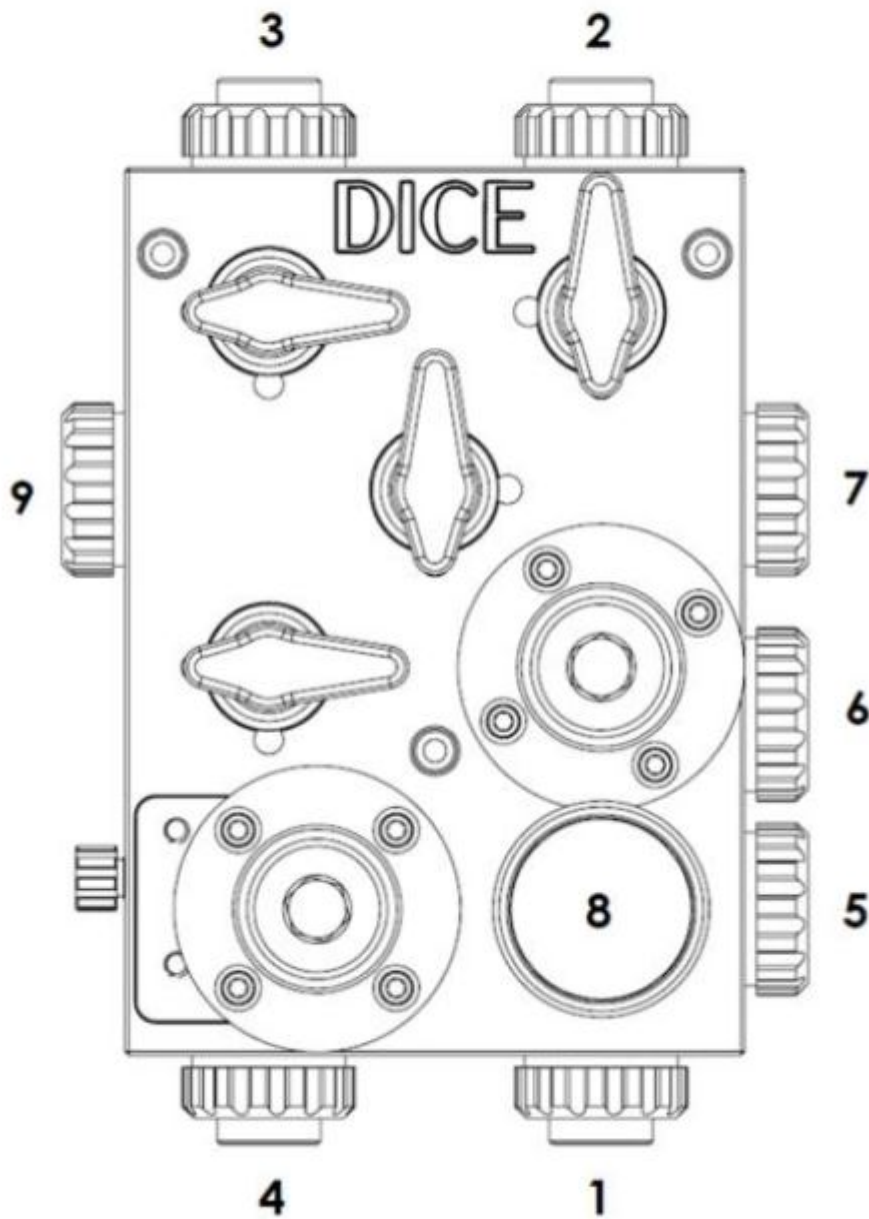

DICE™ DM FLOODED SUCTION