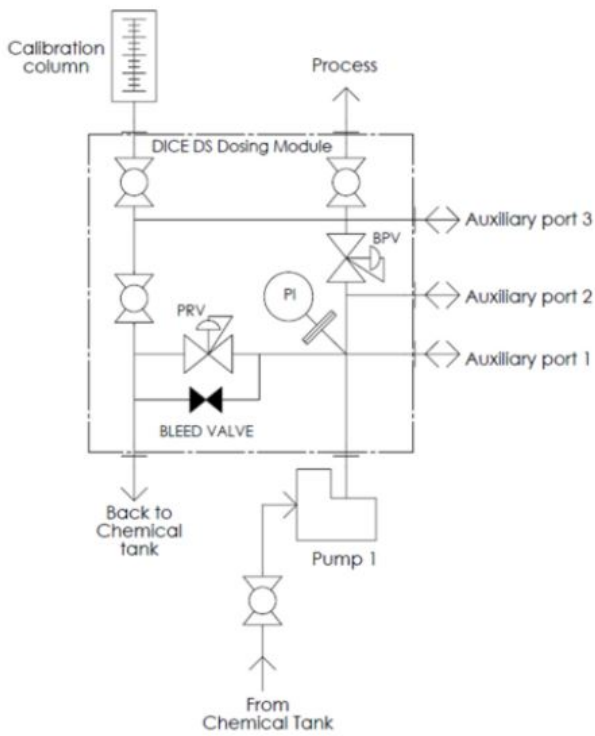

DICE™ DS SUCTION LIFT

DICE™ DM FLOODED SUCTION

ADDITIONAL INFORMATION

Weight	40 lbs
Dimensions	14 × 14 × 16 in