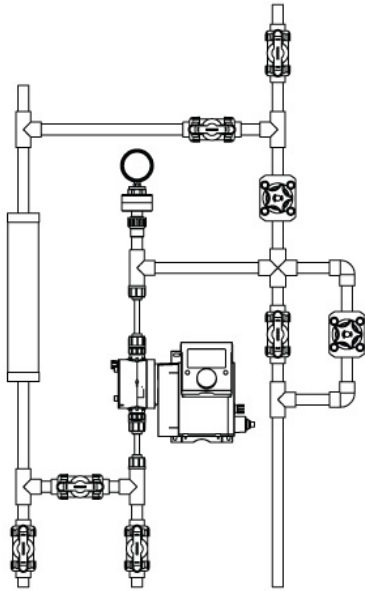

<p>Mushroom Nut Only</p>  <p>Connector code: 0</p>	<p>1/2" MNPT & Fits LMI Tubing Ferrule Adaptor</p>  <p><small>*LMI Ferrule Kit included; Refer to LMI tubing connection system information sheet</small></p> <p>Connector code: 1</p>
<p>FNPT</p>  <p>Connector code: 2</p>	<p>Socket for SCH 80 Rigid Piping</p>  <p>Connector code: 3</p>

Choices of connectors

www.pfcstore.com - 763-425-7890 / 800-328-2350

<p>CAP</p>  <p>Connector code: 4</p>	<p>G5/8 & Fits Grundfos Tubing Ferrule Adaptor</p>  <p><i>*Grundfos Ferrule Kit <u>not</u> included; sold separately</i></p> <p>Connector code: 5</p>
<p>Socket for Metric Rigid Piping</p>  <p>Connector code: 6</p>	<p>Flare connector for PFA Tubing</p>  <p><i>*Connection nut <u>not</u> included; sold separately</i></p> <p>Connector code: 7</p>
<p>Isolator & Pressure Gauge</p>  <p>Connector code: Z</p>	<p>No Connector & No Mushroom Nut</p>  <p>Connector code: W</p>

www.pfcstore.com - 763-425-7890 / 800-328-2350

INTRODUCING DICE™

 Before

 Now

2x
Reduced
Footprint

www.pfcestore.com - 763-425-7890 / 800-328-2350

TYPICAL INSTALLATIONS

DIMENSIONS

DIMENSIONS mm (in)							
Size		A	B	C	D	E	G
1/2"	DS	187,4 (7.38)	280,8 (11.05)	193,4 (7.61)	168,9 (6.65)	228,6 (9.00)	113,9 (4.48)
	DM	218,6 (8.61)	312,5 (12.30)	193,4 (7.61)	181,6 (7.15)	260,3 (10.25)	145,7 (5.73)
1"	DM	269,0 (10.59)	376,0 (14.80)	232,7 (9.16)	223,0 (8.78)	296,0 (11.65)	150,0 (5.90)