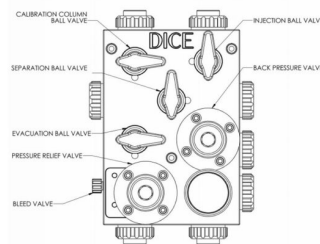

GALLERY IMAGES

DICE™ DM