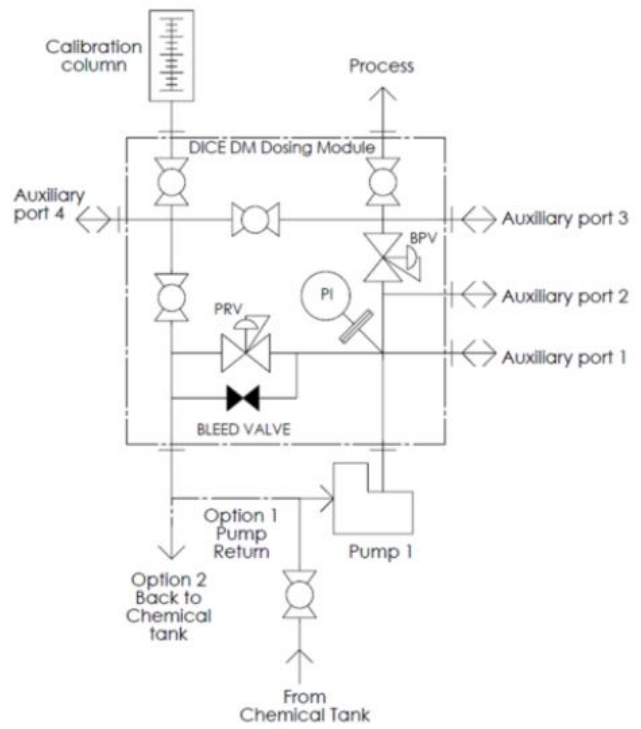

DICE™ DS SUCTION LIFT

DICE™ DM FLOODED SUCTION

ADDITIONAL INFORMATION

Weight	40 lbs
Dimensions	14 × 14 × 16 in