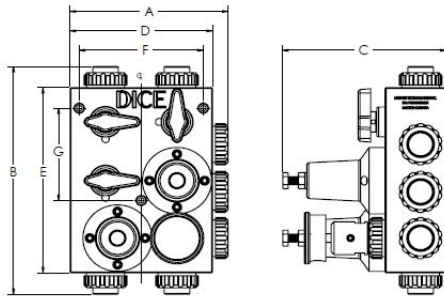

<p>Mushroom Nut Only</p>  <p>Connector code: 0</p>	<p>1/2" MNPT & Fits LMI Tubing Ferrule Adaptor</p>  <p><small>*LMI Ferrule Kit included; Refer to LMI tubing connection system information sheet</small></p> <p>Connector code: 1</p>
<p>FNPT</p>  <p>Connector code: 2</p>	<p>Socket for SCH 80 Rigid Piping</p>  <p>Connector code: 3</p>

www.pfcstore.com - 763-425-7890 / 800-328-2350

INTRODUCING DICE™

 Before

 Now

2x
Reduced
Footprint

www.pfcestore.com - 763-425-7890 / 800-328-2350

TYPICAL INSTALLATIONS

DIMENSIONS

DIMENSIONS mm (in)							
Size		A	B	C	D	E	G
1/2"	DS	187,4 (7.38)	280,8 (11.05)	193,4 (7.61)	168,9 (6.65)	228,6 (9.00)	113,9 (4.48)
	DM	218,6 (8.61)	312,5 (12.30)	193,4 (7.61)	181,6 (7.15)	260,3 (10.25)	145,7 (5.73)
1"	DM	269,0 (10.59)	376,0 (14.80)	232,7 (9.16)	223,0 (8.78)	296,0 (11.65)	150,0 (5.90)

DICE™ DS SUCTION LIFT

DICE™ DM FLOODED SUCTION

ADDITIONAL INFORMATION

Weight	40 lbs
Dimensions	14 × 14 × 16 in