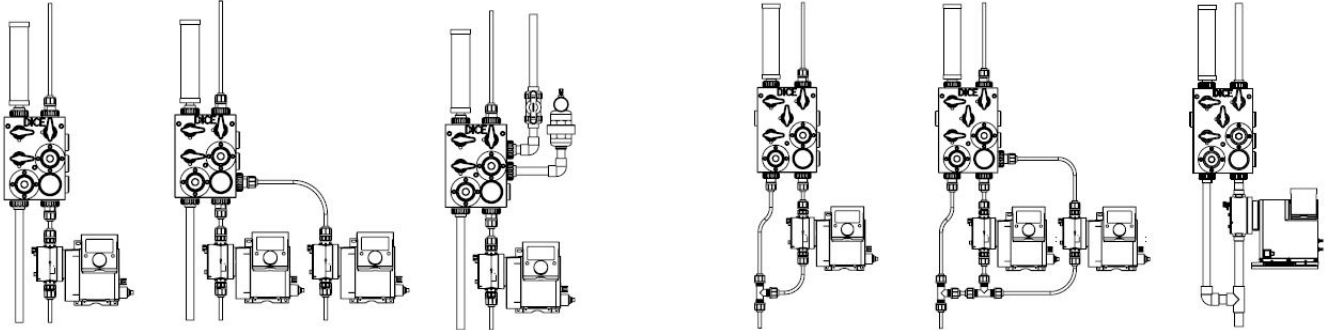

<p>Mushroom Nut Only</p>  <p>Connector code: 0</p>	<p>1/2" MNPT & Fits LMI Tubing Ferrule Adaptor</p>  <p><small>*LMI Ferrule Kit included; Refer to LMI tubing connection system information sheet</small></p> <p>Connector code: 1</p>
<p>FNPT</p>  <p>Connector code: 2</p>	<p>Socket for SCH 80 Rigid Piping</p>  <p>Connector code: 3</p>

www.pfcstore.com - 763-425-7890 / 800-328-2350

INTRODUCING DICE™

 Before

 Now

2x
Reduced
Footprint

www.pfcestore.com - 763-425-7890 / 800-328-2350

TYPICAL INSTALLATIONS

DIMENSIONS

DIMENSIONS mm (in)							
Size		A	B	C	D	E	G
1/2"	DS	187,4 (7.38)	280,8 (11.05)	193,4 (7.61)	168,9 (6.65)	228,6 (9.00)	113,9 (4.48)
	DM	218,6 (8.61)	312,5 (12.30)	193,4 (7.61)	181,6 (7.15)	260,3 (10.25)	145,7 (5.73)
1"	DM	269,0 (10.59)	376,0 (14.80)	232,7 (9.16)	223,0 (8.78)	296,0 (11.65)	150,0 (5.90)