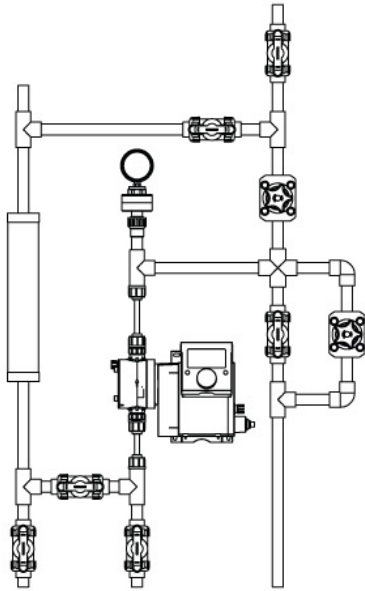

www.pfcstore.com - 763-425-7890 / 800-328-2350

INTRODUCING DICE™

Before