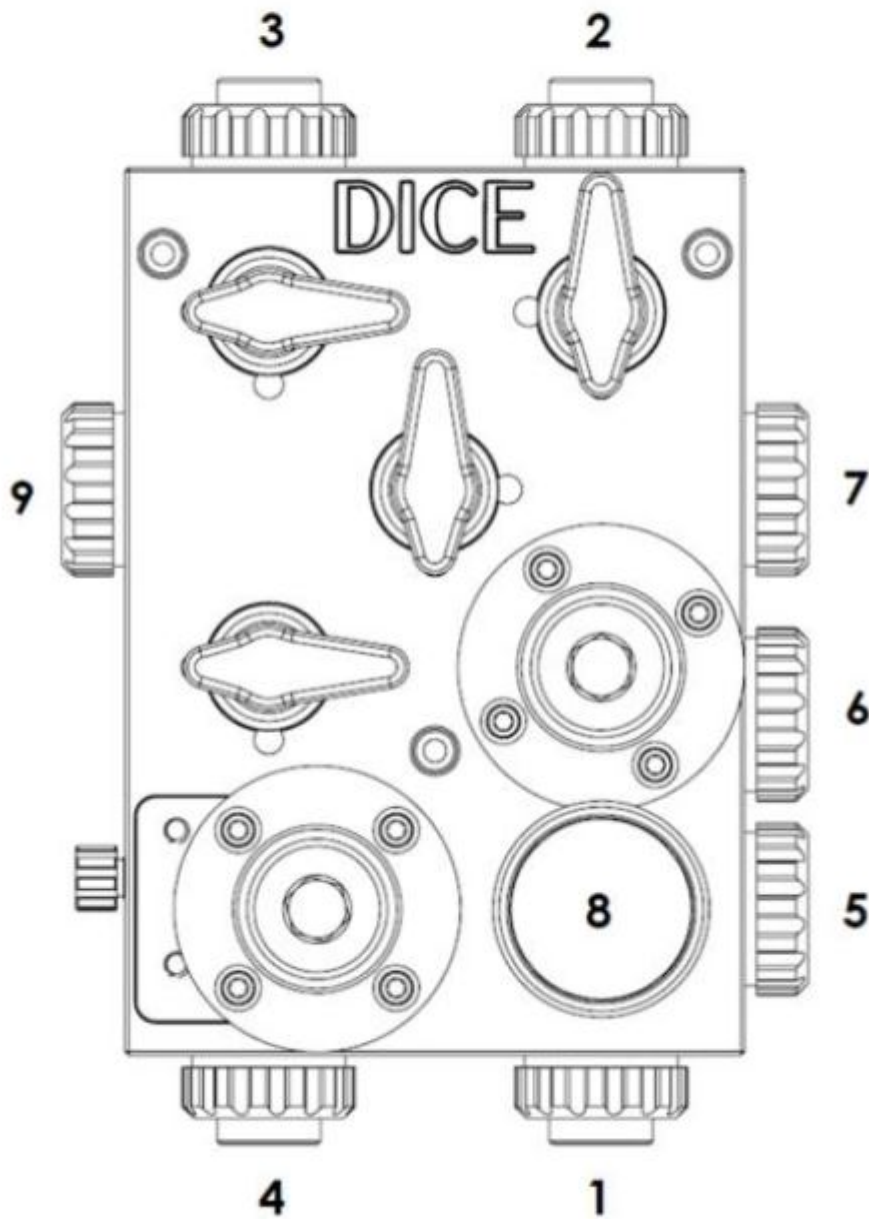

www.pfcstore.com - 763-425-7890 / 800-328-2350

Choices of connectors

Connectors

As per numbers in *Model Number Nomenclature*

<p>Mushroom Nut Only</p>  <p>Connector code: 0</p>	<p>1/2" MNPT & Fits LMI Tubing Ferrule Adaptor</p>  <p><small>*LMI Ferrule Kit included; Refer to LMI tubing connection system information sheet</small></p> <p>Connector code: 1</p>
<p>FNPT</p>  <p>Connector code: 2</p>	<p>Socket for SCH 80 Rigid Piping</p>  <p>Connector code: 3</p>

DIMENSIONS

DIMENSIONS mm (in)								
Size		A	B	C	D	E	F	G
1/2"	DS	187,4 (7.38)	280,8 (11.05)	193,4 (7.61)	168,9 (6.65)	228,6 (9.00)	146,9 (5.78)	113,9 (4.48)
	DM	218,6 (8.61)	312,5 (12.30)	193,4 (7.61)	181,6 (7.15)	260,3 (10.25)	159,6 (6.28)	145,7 (5.73)
1"	DM	269,0 (10.59)	376,0 (14.80)	232,7 (9.16)	223,0 (8.78)	296,0 (11.65)	194,0 (7.64)	150,0 (5.90)