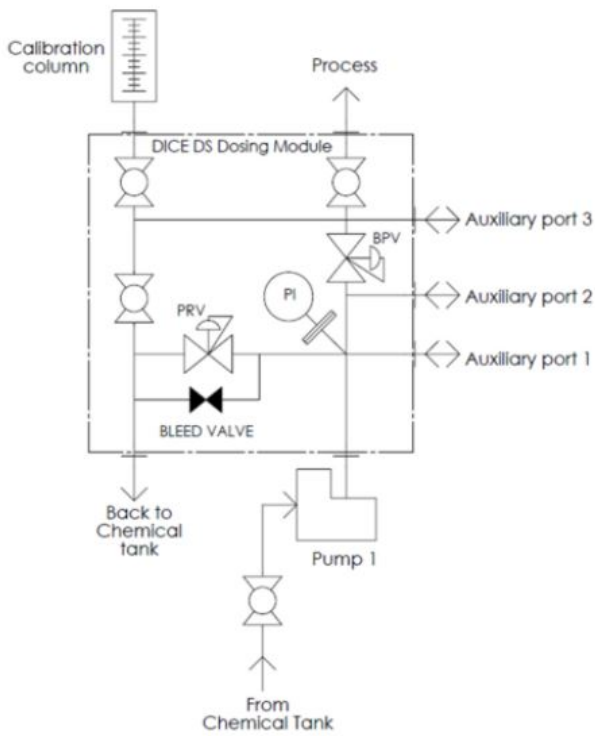

DICE™ DS SUCTION LIFT