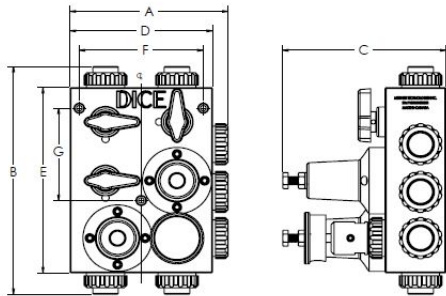

Socket for Metric Rigid Piping

Connector code: 6

Flare connector for PFA Tubing

**Connection nut not included; sold separately*

Connector code: 7

Isolator & Pressure Gauge

Connector code: Z

No Connector &
No Mushroom Nut

Connector code: W

www.pfcstore.com - 763-425-7890 / 800-328-2350

INTRODUCING DICE™

 Before

 Now

2x
Reduced
Footprint

www.pfcestore.com - 763-425-7890 / 800-328-2350

TYPICAL INSTALLATIONS

DIMENSIONS

DIMENSIONS mm (in)								
Size		A	B	C	D	E	F	G
1/2"	DS	187,4 (7.38)	280,8 (11.05)	193,4 (7.61)	168,9 (6.65)	228,6 (9.00)	146,9 (5.78)	113,9 (4.48)
	DM	218,6 (8.61)	312,5 (12.30)	193,4 (7.61)	181,6 (7.15)	260,3 (10.25)	159,6 (6.28)	145,7 (5.73)
1"	DM	269,0 (10.59)	376,0 (14.80)	232,7 (9.16)	223,0 (8.78)	296,0 (11.65)	194,0 (7.64)	150,0 (5.90)