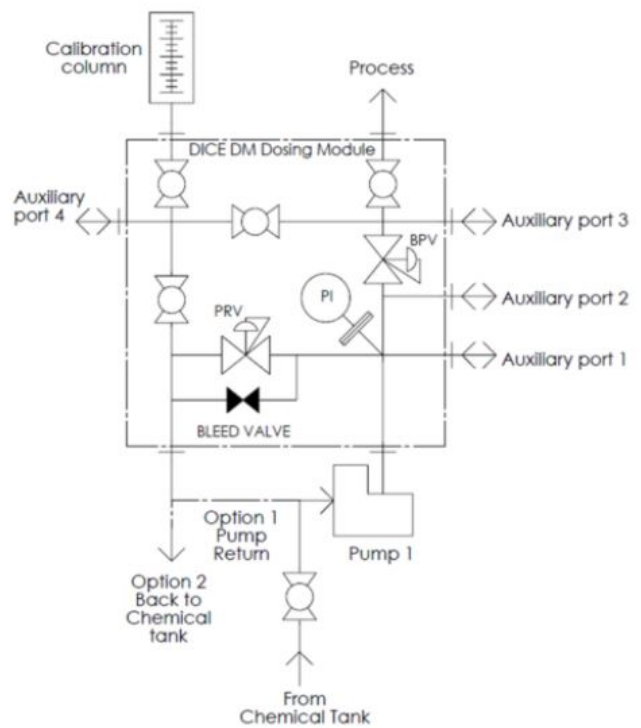

DICE™ DM FLOODED SUCTION

ADDITIONAL INFORMATION

Weight	25 lbs
Dimensions	14 × 14 × 16 in

Contact us for pricing

Contact us for the DS & DM IOM