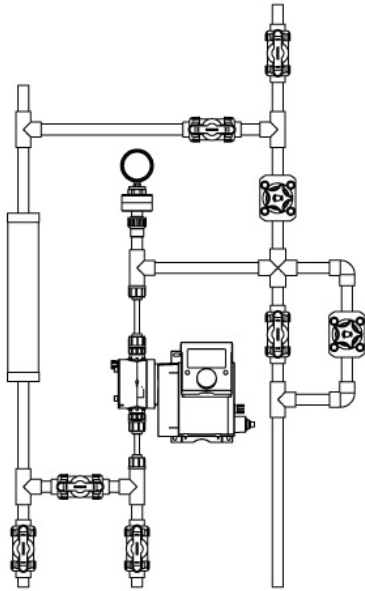

DICE™ DS SUCTION LIFT

www.pfcstore.com - 763-425-7890 / 800-328-2350

Choices of connectors

Connectors

As per numbers in *Model Number Nomenclature*

<p>Mushroom Nut Only</p>  <p>Connector code: 0</p>	<p>1/2" MNPT & Fits LMI Tubing Ferrule Adaptor</p>  <p><small>*LMI Ferrule Kit included; Refer to LMI tubing connection system information sheet</small></p> <p>Connector code: 1</p>
<p>FNPT</p>  <p>Connector code: 2</p>	<p>Socket for SCH 80 Rigid Piping</p>  <p>Connector code: 3</p>

Choices of connectors

www.pfcestore.com - 763-425-7890 / 800-328-2350

<p>CAP</p>  <p>Connector code: 4</p>	<p>G5/8 & Fits Grundfos Tubing Ferrule Adaptor</p>  <p><i>*Grundfos Ferrule Kit <u>not</u> included; sold separately</i></p> <p>Connector code: 5</p>
<p>Socket for Metric Rigid Piping</p>  <p>Connector code: 6</p>	<p>Flare connector for PFA Tubing</p>  <p><i>*Connection nut <u>not</u> included; sold separately</i></p> <p>Connector code: 7</p>
<p>Isolator & Pressure Gauge</p>  <p>Connector code: Z</p>	<p>No Connector & No Mushroom Nut</p>  <p>Connector code: W</p>

www.pfcstore.com - 763-425-7890 / 800-328-2350

INTRODUCING DICE™

 Before

 Now

2x
Reduced
Footprint

TYPICAL INSTALLATIONS

DIMENSIONS

DIMENSIONS mm (in)								
Size		A	B	C	D	E	F	G
1/2"	DS	187,4 (7.38)	280,8 (11.05)	193,4 (7.61)	168,9 (6.65)	228,6 (9.00)	146,9 (5.78)	113,9 (4.48)
	DM	218,6 (8.61)	312,5 (12.30)	193,4 (7.61)	181,6 (7.15)	260,3 (10.25)	159,6 (6.28)	145,7 (5.73)
1"	DM	269,0 (10.59)	376,0 (14.80)	232,7 (9.16)	223,0 (8.78)	296,0 (11.65)	194,0 (7.64)	150,0 (5.90)

DICE™ DS SUCTION LIFT

DICE™ DM FLOODED SUCTION

ADDITIONAL INFORMATION

Weight	25 lbs
Dimensions	14 × 14 × 16 in

Contact us for pricing

Contact us for the DS & DM IOM

www.pfcstore.com - 763-425-7890 / 800-328-2350