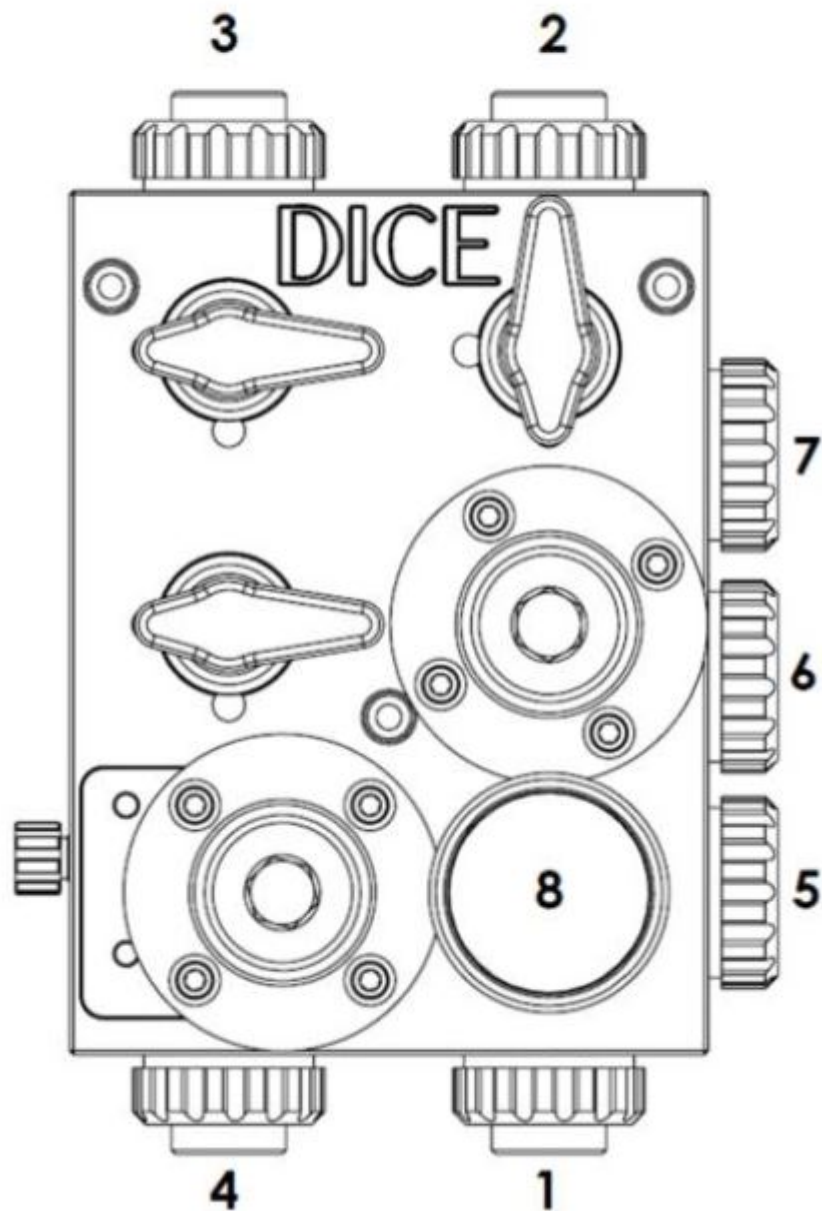

www.pfcstore.com - 763-425-7890 / 800-328-2350

DICE DOSING MODULE DS SERIES. SUCTION LIFT. MATERIAL PVC. CONNECTIONS 1/2"

Contact us for pricing

[Contact us for the DS & DM IOM](#)

Leadtime is usually 2 to 4 weeks

SKU: DIS2X-VVXX-XXXXXXXXZ
Stock: Out of stock contact us for lead time
Categories: [Dice Dosing Module](#)

Part Number DIS2X-VVXX-XXXXXXXXZ

PRODUCT DESCRIPTION

Use the chart below to select the location of each connector

DICE™ DS SUCTION LIFT

www.pfcstore.com - 763-425-7890 / 800-328-2350

Choices of connectors

Connectors

As per numbers in *Model Number Nomenclature*

<p>Mushroom Nut Only</p>  <p>Connector code: 0</p>	<p>1/2" MNPT & Fits LMI Tubing Ferrule Adaptor</p>  <p><small>*LMI Ferrule Kit included; Refer to LMI tubing connection system information sheet</small></p> <p>Connector code: 1</p>
<p>FNPT</p>  <p>Connector code: 2</p>	<p>Socket for SCH 80 Rigid Piping</p>  <p>Connector code: 3</p>

www.pfcstore.com - 763-425-7890 / 800-328-2350

INTRODUCING DICE™

 Before

 Now

2x
Reduced
Footprint

TYPICAL INSTALLATIONS

DIMENSIONS

DIMENSIONS mm (in)								
Size		A	B	C	D	E	F	G
1/2"	DS	187,4 (7.38)	280,8 (11.05)	193,4 (7.61)	168,9 (6.65)	228,6 (9.00)	146,9 (5.78)	113,9 (4.48)
	DM	218,6 (8.61)	312,5 (12.30)	193,4 (7.61)	181,6 (7.15)	260,3 (10.25)	159,6 (6.28)	145,7 (5.73)
1"	DM	269,0 (10.59)	376,0 (14.80)	232,7 (9.16)	223,0 (8.78)	296,0 (11.65)	194,0 (7.64)	150,0 (5.90)