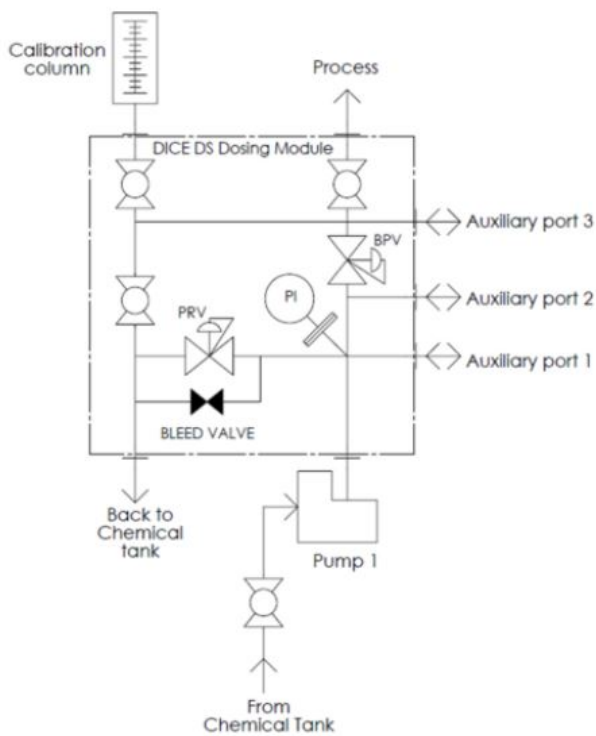

DICE™ DS SUCTION LIFT