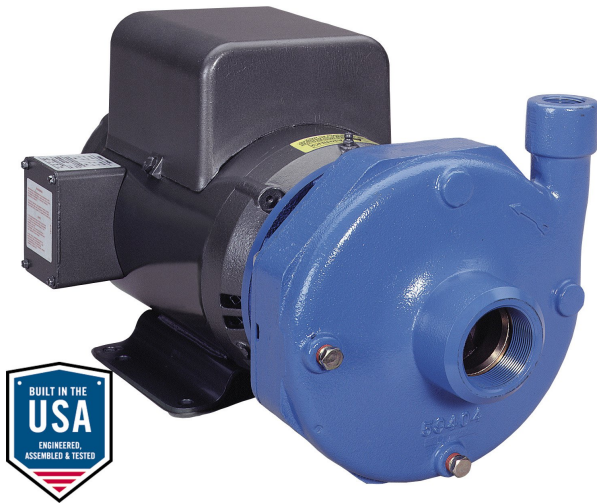

www.pfcstore.com - 763-425-7890 / 800-328-2350

GOULDS 3AI PUMP WITH ALL IRON & BUNA

ALL IRON | BUNA MECH SEAL | 3 HP ODP, 3500RPM, 1/60/115-230 VOLTS | 1.5 X 2-6 | BEP 90 GPM @ 98FTH | Product photo could vary from the actual product

SKU: 3AI1H1A0H

Stock: Out of stock contact us for lead time

Categories: [Gooulds 3656 Pumps](#)

Model Number 3AI1H1A0H

Part Number NA

PRODUCT DESCRIPTION

The 3656 S-Group pumps from Gooulds Water Technology have been designed with technical benefits to meet the needs of users in a variety of water supply, recirculation, and cooling applications.

Weight	110 lbs
Dimensions	31 × 15 × 15 in
Best Efficiency Point	90 GPM @ 98 FTH
Connections	1.5 X 2
Hertz	60
Horse Power	3
Motor Type	ODP
Phase	1
RPM	3500
Voltage	115-230
Wetted Material	CAST IRON-BUNA

ALL IRON | BUNA MECH SEAL | 3 HP ODP, 3500RPM, 1/60/115-230 VOLTS | 1.5 X 2-6 | BEP 90 GPM @ 98FTH | Product photo could vary from the actual product