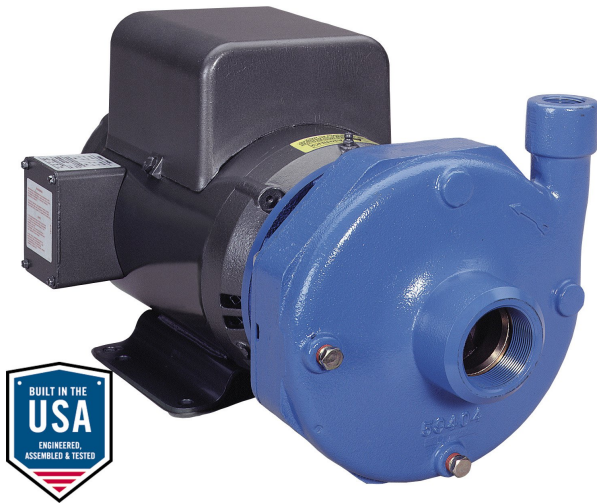

www.pfcstore.com - 763-425-7890 / 800-328-2350

GOULDS 4AI PUMP WITH ALL IRON & BUNA

ALL IRON | BUNA MECH SEAL | 7.5 HP ODP, 3500RPM, 1/60/208-230 VOLTS | 2.5 X 3-7 | BEP 200 GPM @ 100FTH | Product photo could vary from the actual product

SKU: 4AI1K1F0

Stock: Out of stock contact us for lead time

Categories: [Gooulds 3656 Pumps](#)

Model Number 4AI1K1F0

Part Number NA

PRODUCT DESCRIPTION

The 3656 S-Group pumps from Gooulds Water Technology have been designed with technical benefits to meet the needs of users in a variety of water supply, recirculation, and cooling applications.

Weight	145 lbs
Dimensions	35 × 16 × 17 in
Best Efficiency Point	200 GPM @ 100 FTH
Connections	2.5 X 3
Hertz	60
Horse Power	7.5
Motor Type	ODP
Phase	1
RPM	3500
Voltage	208-230
Wetted Material	CAST IRON-BUNA

ALL IRON | BUNA MECH SEAL | 7.5 HP ODP, 3500RPM, 1/60/208-230 VOLTS | 2.5 X 3-7 | BEP 200 GPM @ 100FTH | Product photo could vary from the actual product