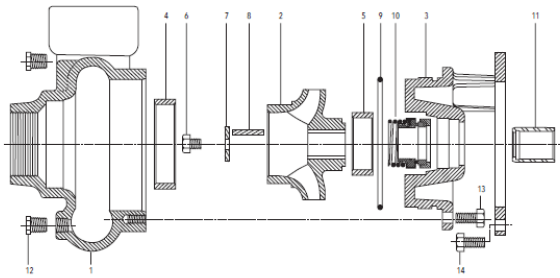

## GOULDS REPLACEMENT SEAL KIT FOR THE M SERIES 3656 & 3756

Seal Kit Includes: Mechanical Seal Buna, Casing o-ring Buna, Impeller Seal Ring Buna, Shaft Sleeve 304ss, Loctite 271, Sleeve o-ring.

---

**SKU:** RPK3656M

**Stock:** 3 in stock (can be backordered)

**Categories:** [Goulds Seal Kits](#)

**Part Number** RPK3656M

## ADDITIONAL INFORMATION

<b>Weight</b>	1 lbs
<b>Dimensions</b>	6 × 4 × 3 in
<b>Mechanical Seals</b>	<u><a href="#">3656-3756 M SERIES</a></u>