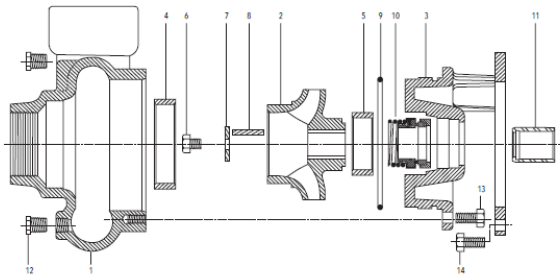

www.pfcstore.com - 763-425-7890 / 800-328-2350

GOULDS REPLACEMENT SEAL KIT FOR THE M SERIES 3656 & 3756

Seal Kit Includes: Mechanical Seal Buna, Casing o-ring Buna, Impeller Seal Ring Buna, Shaft Sleeve 304ss, Loctite 271, Sleeve o-ring.

SKU: RPK3656M

Stock: 2 in stock (can be backordered)

Categories: [Goulds Seal Kits](#)

Part Number RPK3656M

PRODUCT DESCRIPTION

Seal Kit Includes: Mechanical Seal Buna, Casing o-ring Buna, Impeller Seal Ring Buna, Shaft Sleeve 304ss, Loctite 271, Sleeve o-ring.

[Parts List](#)

www.pfcstore.com - 763-425-7890 / 800-328-2350

ADDITIONAL INFORMATION

Weight	1 lbs
Dimensions	6 × 4 × 3 in
Mechanical Seals	<u>3656-3756 M SERIES</u>

Seal Kit Includes: Mechanical Seal Buna, Casing o-ring Buna, Impeller Seal Ring Buna, Shaft Sleeve 304ss, Loctite 271, Sleeve o-ring.