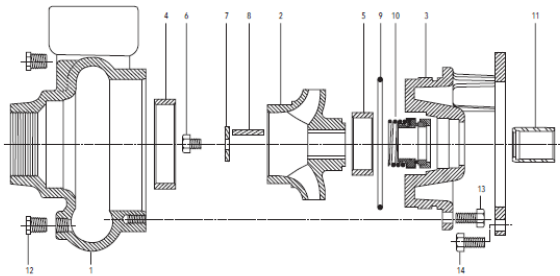

## GOULDS REPLACEMENT SEAL KIT FOR THE M SERIES 3656 & 3756

Seal Kit Includes: Mechanical Seal Buna, Casing o-ring Buna, Impeller Seal Ring Buna, Shaft Sleeve 304ss, Loctite 271, Sleeve o-ring.

---

**SKU:** RPK3656M

**Stock:** 3 in stock (can be backordered)

**Categories:** [Goulds Seal Kits](#)

**Part Number** RPK3656M

## PRODUCT DESCRIPTION

Seal Kit Includes: Mechanical Seal Buna, Casing o-ring Buna, Impeller Seal Ring Buna, Shaft Sleeve 304ss, Loctite 271, Sleeve o-ring.

[Parts List](#)

www.pfcstore.com - 763-425-7890 / 800-328-2350

## ADDITIONAL INFORMATION

<b>Weight</b>	1 lbs
<b>Dimensions</b>	6 × 4 × 3 in
<b>Mechanical Seals</b>	<u><a href="#">3656-3756 M SERIES</a></u>