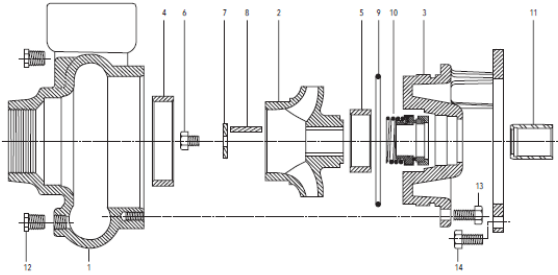

## GOULDS REPLACEMENT SEAL KIT FOR THE S SERIES 3656 & 3756

Seal Kit Includes: Mechanical Seal Buna, Casing o-ring Buna, Impeller Seal Ring Buna, Shaft Sleeve 304ss, Loctite 271, Sleeve o-ring.

---

**SKU:** RPK3656S

## ADDITIONAL INFORMATION

<b>Weight</b>	1 lbs
<b>Dimensions</b>	6 × 4 × 3 in
<b>Mechanical Seals</b>	<u><a href="#">3656-3756 M SERIES</a></u>