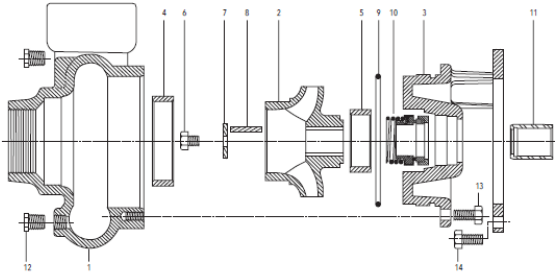

www.pfcstore.com - 763-425-7890 / 800-328-2350

GOULDS REPLACEMENT SEAL KIT FOR THE S SERIES 3656 & 3756

Seal Kit Includes: Mechanical Seal Buna, Casing o-ring Buna, Impeller Seal Ring Buna, Shaft Sleeve 304ss, Loctite 271, Sleeve o-ring.

SKU: RPK3656S

Stock: 5 in stock (can be backordered)

Categories: [Goulds Seal Kits](#)

Part Number RPK3656S

PRODUCT DESCRIPTION

Seal Kit Includes: Mechanical Seal Buna, Casing o-ring Buna, Impeller Seal Ring Buna, Shaft Sleeve 304ss, Loctite 271, Sleeve o-ring.

[Parts List](#)

www.pfcstore.com - 763-425-7890 / 800-328-2350

ADDITIONAL INFORMATION

Weight	1 lbs
Dimensions	6 × 4 × 3 in
Mechanical Seals	<u>3656-3756 M SERIES</u>

Seal Kit Includes: Mechanical Seal Buna, Casing o-ring Buna, Impeller Seal Ring Buna, Shaft Sleeve 304ss, Loctite 271, Sleeve o-ring.