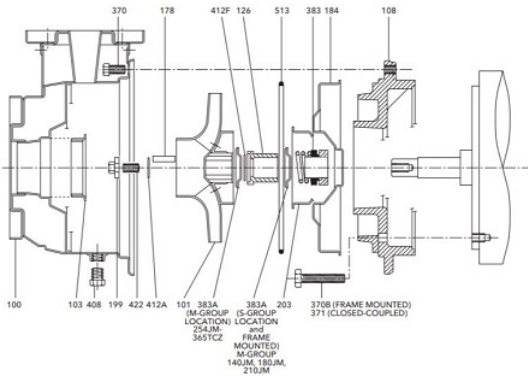

## GOULDS REPLACEMENT SEAL KIT VITON FOR THE M SERIES E-SH PUMPS

Seal Kit Includes: Mechanical Seal Viton, Cup washer, Casing o-ring Viton, Impeller Seal Ring Viton, Sleeve o-ring Viton. This kit is interchangeable with RPKSSHM kit

## ADDITIONAL INFORMATION

<b>Weight</b>	1 lbs
<b>Dimensions</b>	6 × 4 × 3 in
<b>Mechanical Seals</b>	<u><a href="#">E-SH M SERIES</a></u>

Seal Kit Includes: Mechanical Seal Viton, Cup washer, Casing o-ring Viton, Impeller Seal Ring Viton, Sleeve o-ring Viton. This kit is interchangeable with RPKSSHM kit