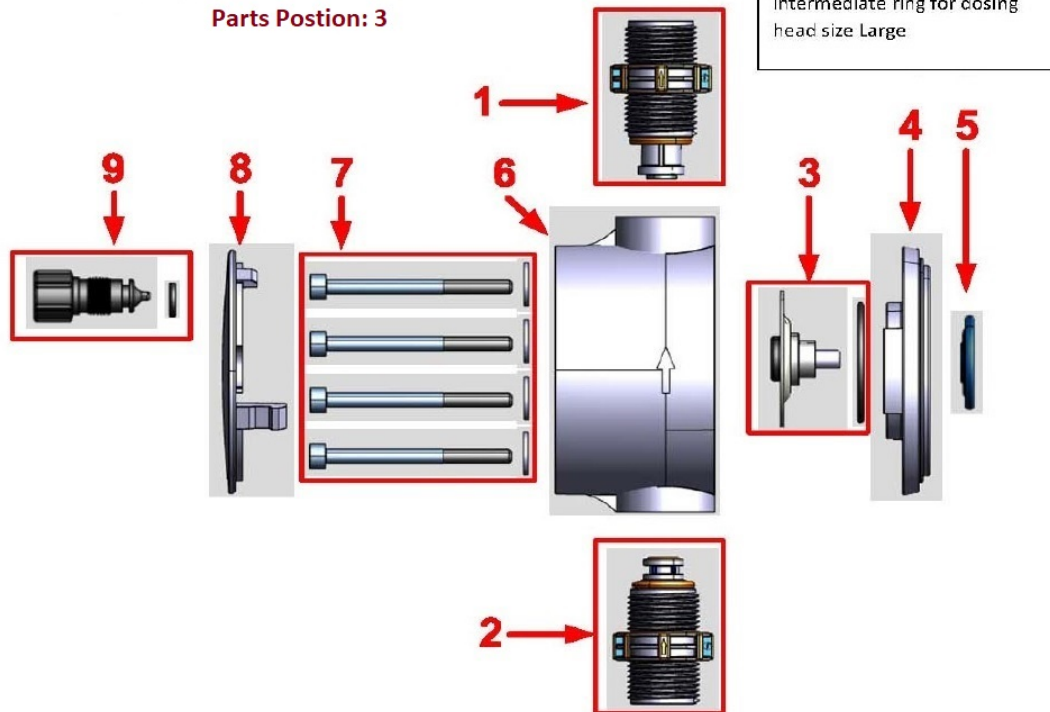

SKU: 97751707

Stock: 2 in stock (can be
backordered)

Categories: [Grundfos Dosing Kits](#)

Part Number 97751707

PRODUCT DESCRIPTION

SMART Digital S: DDA, DDC, DDE

There are 4 different service kits available (see also drawing):

- > Complete liquid end kit (Pos. 1+2+3+4+5+6+7+8+9)
- > Valves and Diaphragm kit (Pos. 1+2+3+7)
- > Valve only kit (Pos. 1+2)
- > Diaphragm only kit (Pos. 3)

ADDITIONAL INFORMATION

Weight	1 lbs
Dimensions	10 × 10 × 3 in
Wetted Material	<u>PTFE Diaphragm</u>