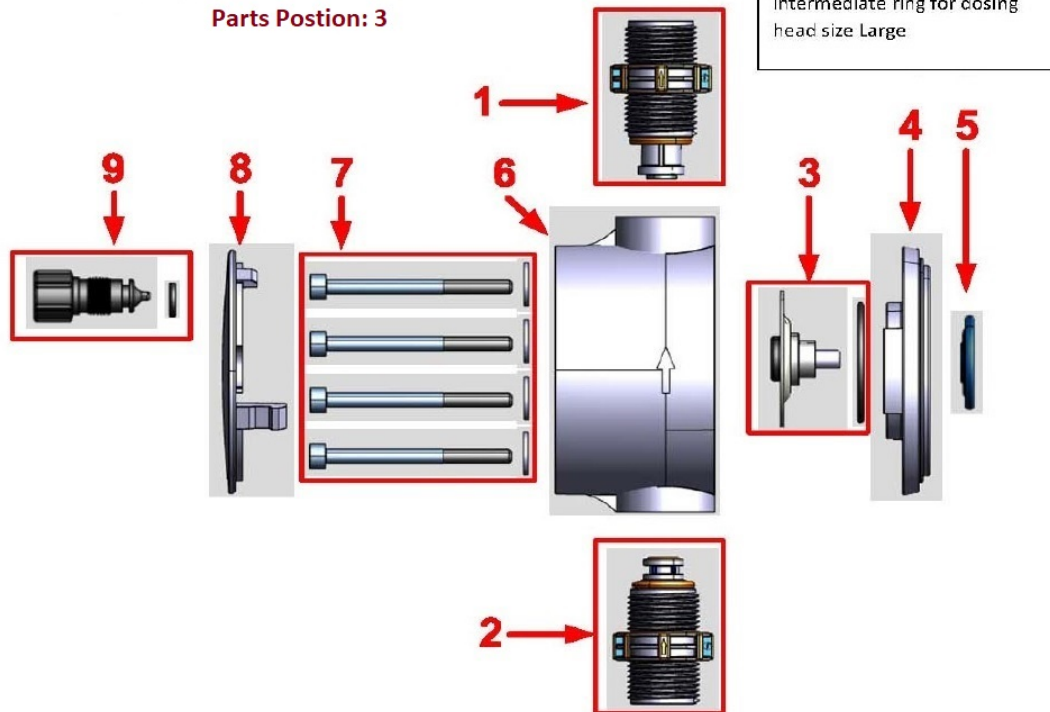

SKU: 97751708

Stock: Out of stock contact us for
lead time

Categories: [Grundfos Dosing Kits](#)

Part Number 97751708

PRODUCT DESCRIPTION

SMART Digital S: DDA, DDC, DDE

There are 4 different service kits available (see also drawing):

- > Complete liquid end kit (Pos. 1+2+3+4+5+6+7+8+9)
- > Valves and Diaphragm kit (Pos. 1+2+3+7)
- > Valve only kit (Pos. 1+2)
- > Diaphragm only kit (Pos. 3)

ADDITIONAL INFORMATION

Weight	1 lbs
Dimensions	10 × 10 × 3 in
Wetted Material	<u>PTFE Diaphragm</u>