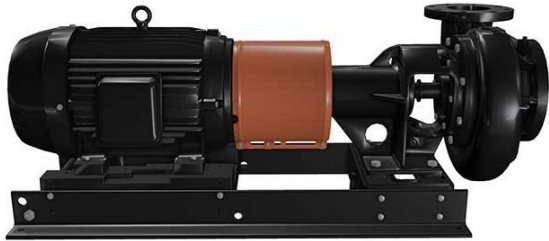

## GRUNDFOS - PACO LF CENTRIFUGAL PUMP 12709 15 HP

**Contact us for pricing &  
lead time**

CAST IRON/STAINLESS IMPELLER |  
BUNA MECH SEAL | 15HP TEFC PRE  
EFF, 3600RPM, 3/60/208/230-460  
VOLTS | 1.5 X 1.25 - IMPELLER  
7.10" | CONNECTIONS- NPS | BEP  
150 GPM @ 190 FTH

---

**SKU:** 99313600

**Stock:** Out of stock contact us for  
lead time

**Categories:** [Paco LF Pumps](#)

**Tags:** [GRUNDFOS/PACO PUMPS](#)

**Model Number**

11-12709-133P08-2821P

BPRNC2S101AA

## PRODUCT DESCRIPTION

**LF Frame mounted centrifugal Pump**

[www.pfcstore.com](http://www.pfcstore.com) - 763-425-7890 / 800-328-2350

- Machined Mounting Surfaces and Fabricated Base Plate – aid in alignment
  - Choice of Motor Enclosures – increases flexibility of design
  - Large Seal Chamber – allows various seal configurations and customization
- Integrally Cast Diffuser Vane – reduces turbulence and need for suction guides
- Francis Vane Impeller Design – increases efficiency and reduces NPSH required
  - Bronze Case Wear Rings – extend pump life and increase efficiency
  - Trimmed and Balanced Impellers – customization, reduced noise and vibration, & prolonged seal and bearing life