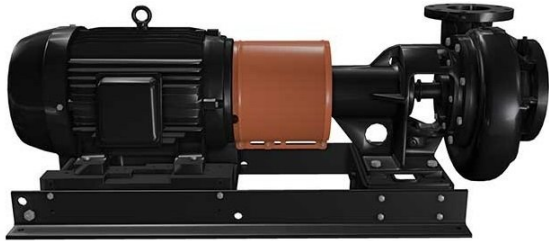

## GRUNDFOS - PACO LF CENTRIFUGAL PUMP 15955 20 HP

**Contact us for pricing &  
lead time**

CAST IRON/STAINLESS IMPELLER |  
BUNA MECH SEAL | 20HP TEFC PRE  
EFF, 3600RPM, 3/60/208/230-460  
VOLTS | 2 X 1.50 - IMPELLER 8.34"  
| CONNECTIONS- NPS | BEP 180  
GPM @ 245 FTH

---

**SKU:** 99426077

**Stock:** Out of stock contact us for  
lead time

**Categories:** [Paco LF Pumps](#)

**Tags:** [GRUNDFOS/PACO PUMPS](#)

**Model Number**

11-15955-133P08-2851P

BPRNC2S101AA

## PRODUCT DESCRIPTION

**LF Frame mounted centrifugal Pump**

[www.pfcstore.com](http://www.pfcstore.com) - 763-425-7890 / 800-328-2350

- Machined Mounting Surfaces and Fabricated Base Plate – aid in alignment
  - Choice of Motor Enclosures – increases flexibility of design
  - Large Seal Chamber – allows various seal configurations and customization
- Integrally Cast Diffuser Vane – reduces turbulence and need for suction guides
- Francis Vane Impeller Design – increases efficiency and reduces NPSH required
  - Bronze Case Wear Rings – extend pump life and increase efficiency
  - Trimmed and Balanced Impellers – customization, reduced noise and vibration, & prolonged seal and bearing life