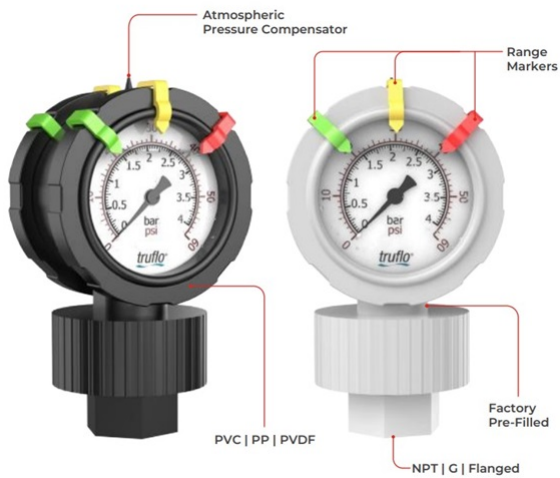

## ICON PROCESS OBS-2VU GLYCERIN FILLED DOUBLE SIDED GAUGE W/GAUGE GUARD, POLYPRO

1/2" FNPT Connection or 1/2" MNPT

2.5" Gauge Size

Ranges 0-60psi | 0-100psi |  
0-160psi

Estimated delivery 1 to 2 weeks

**SKU:** 2VU-PP-0-60-F

**Stock:** Out of stock contact us for  
lead time

**Categories:** [Icon Process Gauges](#)

**Part Number** 2VU-PP-0-60-F

## PRODUCT DESCRIPTION

- No Filling or Assembly Required – One Piece Design
  - Excellent Chemical Resistance
  - Range Tabs – Red | Yellow | Green
  - Glycerin Filled | (Silicone Optional)

[www.pfcstore.com](http://www.pfcstore.com) - 763-425-7890 / 800-328-2350

- Teflon® Bonded Diaphragm
  - Large 2 ½" Display
- ½" G | BSP | NPT | Male or Female
- 0-60 | 0-100 | 0-160 psi Dual Scale Ranges \* (Other Ranges Available)

[OBS Data](#)

[OBS Manual](#)