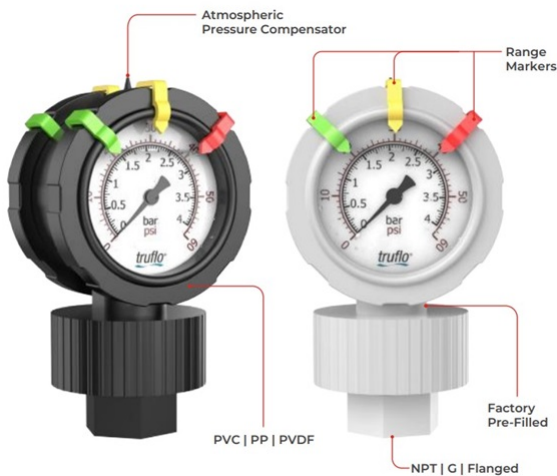

www.pfcstore.com - 763-425-7890 / 800-328-2350

ICON PROCESS OBS-2VU GLYCERIN FILLED DOUBLE SIDED GAUGE W/GAUGE GUARD, PVC

1/2" FNPT Connection or 1/2" MNPT

2.5" Gauge Size

Ranges 0-60psi | 0-100psi |
0-160psi

Estimated delivery 1 to 2 weeks

SKU: 2VU-P-0-60-F

Stock: Out of stock contact us for
lead time

Categories: [Icon Process Gauges](#)

Part Number 2VU-P-0-60-F

PRODUCT DESCRIPTION

- No Filling or Assembly Required – One Piece Design
 - Excellent Chemical Resistance
 - Range Tabs – Red | Yellow | Green
 - Glycerin Filled | (Silicone Optional)

www.pfcstore.com - 763-425-7890 / 800-328-2350

- Teflon® Bonded Diaphragm
 - Large 2 ½" Display
- ½" G | BSP | NPT | Male or Female
- 0-60 | 0-100 | 0-160 psi Dual Scale Ranges * (Other Ranges Available)

[OBS Data](#)

[OBS Manual](#)

ADDITIONAL INFORMATION

Weight	6 lbs
Dimensions	4 × 4 × 6 in

1/2" FNPT Connection or 1/2" MNPT

2.5" Gauge Size

Ranges 0-60psi | 0-100psi | 0-160psi

Estimated delivery 1 to 2 weeks