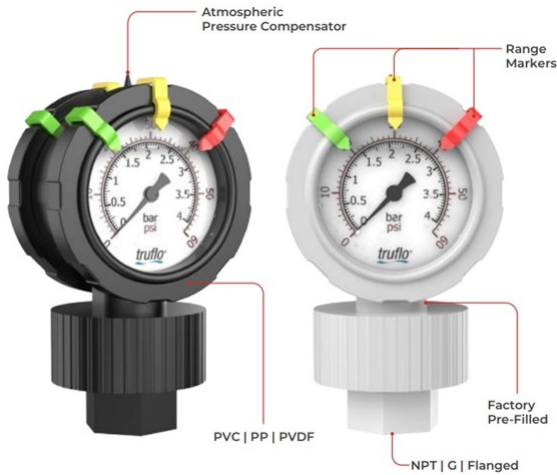

## ICON PROCESS OBS-2VU GLYCERIN FILLED DOUBLE SIDED GAUGE W/GAUGE GUARD, PVDF

1/2" FNPT Connection

2.5" Gauge Size

Ranges 0-60psi | 0-100psi |  
0-160psi

Estimated delivery 1 to 2 weeks

**SKU:** 2VU-PF-0-60-F

## PRODUCT DESCRIPTION

- No Filling or Assembly Required – One Piece Design
  - Excellent Chemical Resistance
  - Range Tabs – Red | Yellow | Green
  - Glycerin Filled | (Silicone Optional)

[www.pfcestore.com](http://www.pfcestore.com) - 763-425-7890 / 800-328-2350

- Teflon® Bonded Diaphragm
  - Large 2 ½" Display
- ½" G | BSP | NPT | Male or Female
- 0-60 | 0-100 | 0-160 psi Dual Scale Ranges \* (Other Ranges Available)

[OBS Data](#)

[OBS Manual](#)

## ADDITIONAL INFORMATION

<b>Weight</b>	6 lbs
<b>Dimensions</b>	4 × 4 × 6 in

1/2" FNPT Connection

2.5" Gauge Size

Ranges 0-60psi | 0-100psi | 0-160psi

Estimated delivery 1 to 2 weeks