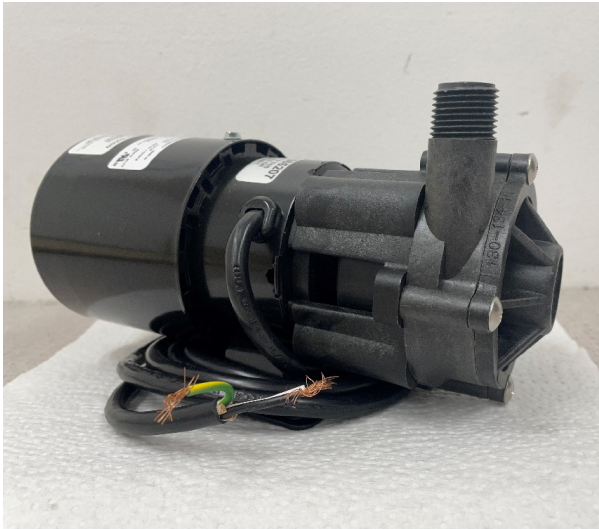

www.pfcstore.com - 763-425-7890 / 800-328-2350

MARCH PUMP MAGDRIVE, MATERIAL'S POLYPRO- CERAMIC-VITON BC-3CP- MD-115V

March Pump brand new

SKU: BC-3CP-MD-115V

Stock: 1 in stock

Categories: [Inventory Sale!](#)

PRODUCT DESCRIPTION

Unit	60Hz	
System	US	Metric
Max Flow	10 GPM	37.8 LPM
Max Head	20.5 FT	6.25 M
Power	0.06 HP	0.04 KW
	50Hz	
	US	Metric
	8.7 GPM	33 LPM
	14.7 FT	4.5 M
	0.06 HP	0.04 KW

www.pfcstore.com - 763-425-7890 / 800-328-2350

Electrical/Air: 115V 50/60Hz or 230V 50/60Hz

Inlet: 3/4"FPT

Outlet: 1/2"MPT

[Pump Curve](#)

ADDITIONAL INFORMATION

Weight	10 lbs
Dimensions	12 × 6 × 7 in
Manufacturer	March Pump

March Pump brand new