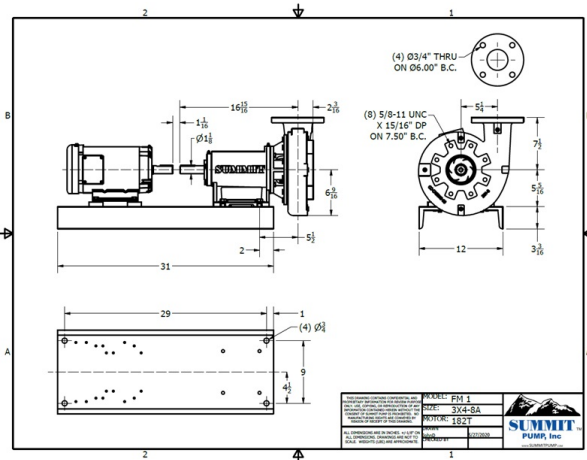

## SUMMIT PUMPS FRAME MOUNT 3X4-8 CAST IRON, BRONZE FITTED, MOUNTED ON CAST IRON BASE W/2HP, 1200RPM, 230/460V MOTOR

Bets Efficiency Point: 198 GPM @ 8.35 PSI. Coupling & Guard included

Brand New Pump Skid, Impeller Trim 7.250

### Pump Curve

**SKU:** FM 3X4-8

**Stock:** 1 in stock

**Categories:** [Inventory Sale!](#)

**Part Number** FM 3X4-8

## ADDITIONAL INFORMATION

**Weight**

225 lbs

[www.pfcestore.com](http://www.pfcestore.com) - 763-425-7890 / 800-328-2350

**Dimensions** 48 × 40 × 30 in  
**Manufacturer** [Summit Pump](#)