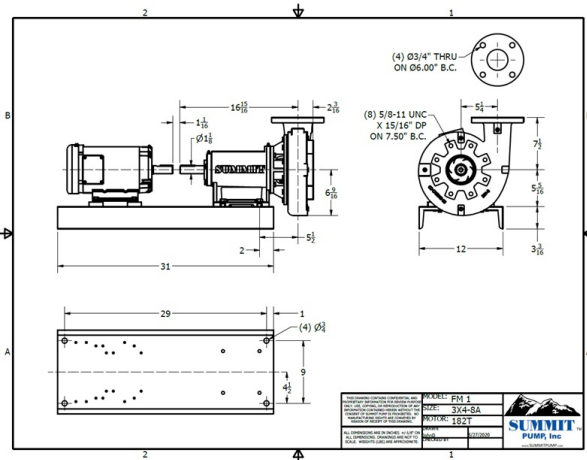

## SUMMIT PUMPS FRAME MOUNT 3X4-8 CAST IRON, BRONZE FITTED, MOUNTED ON CAST IRON BASE W/2HP, 1200RPM, 230/460V MOTOR

Bets Efficiency Point: 198 GPM @ 8.35 PSI. Coupling & Guard included

Brand New Pump Skid, Impeller Trim 7.250

### Pump Curve

**SKU:** FM 3X4-8

**Stock:** 1 in stock

**Categories:** [Inventory Sale!](#)

**Part Number** FM 3X4-8

## ADDITIONAL INFORMATION

**Weight**

225 lbs

[www.pfcstore.com](http://www.pfcstore.com) - 763-425-7890 / 800-328-2350

**Dimensions** 48 × 40 × 30 in

**Manufacturer** [Summit Pump](#)

Bets Efficiency Point: 198 GPM @ 8.35 PSI. Coupling & Guard included

Brand New Pump Skid, Impeller Trim 7.250

[Pump Curve](#)