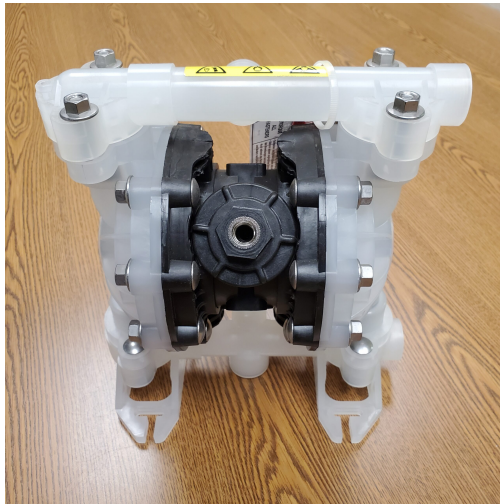

www.pfcstore.com - 763-425-7890 / 800-328-2350

VERDER VA15 AIR DIAPHRAGM PUMP

Polypropylene with Santoprene
diaphragms

Max Flow 15.06 GPM @ 101.5 PSI
Air Conn. 1/4" NPT Liquid conn.
1/2" BSP/NPT

Pump is brand new.

SKU: 810.6780

Stock: 1 in stock

Categories: [Inventory Sale!](#)

Model Number 810.6780

Part Number VA15PP PP SP SP TB
00

GALLERY IMAGES

www.pfcestore.com - 763-425-7890 / 800-328-2350

www.pfcstore.com - 763-425-7890 / 800-328-2350

PRODUCT DESCRIPTION
Data Sheet

ADDITIONAL INFORMATION

Weight	8 lbs
Dimensions	12 × 11 × 8 in
Manufacturer	<u>Verder</u>

Polypropylene with Santoprene diaphragms

Max Flow 15.06 GPM @ 101.5 PSI Air Conn. 1/4" NPT Liquid conn. 1/2" BSP/NPT

Pump is brand new.