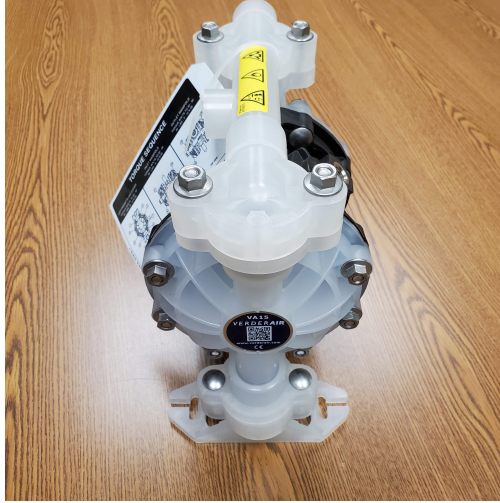

www.pfcstore.com - 763-425-7890 / 800-328-2350

VERDER VA15 AIR DIAPHRAGM PUMP

Polypropylene with Santoprene
diaphragms

Max Flow 15.06 GPM @ 101.5 PSI
Air Conn. 1/4" NPT Liquid conn.
1/2" BSP/NPT

Pump is brand new.

SKU: 810.6780

Stock: 1 in stock

Categories: [Inventory Sale!](#)

Model Number 810.6780

Part Number VA15PP PP SP SP TB
00

GALLERY IMAGES

www.pfcestore.com - 763-425-7890 / 800-328-2350

www.pfcstore.com - 763-425-7890 / 800-328-2350

PRODUCT DESCRIPTION
Data Sheet

ADDITIONAL INFORMATION

Weight	8 lbs
Dimensions	12 × 11 × 8 in
Manufacturer	<u>Verder</u>

Polypropylene with Santoprene diaphragms

Max Flow 15.06 GPM @ 101.5 PSI Air Conn. 1/4" NPT Liquid conn. 1/2" BSP/NPT

Pump is brand new.