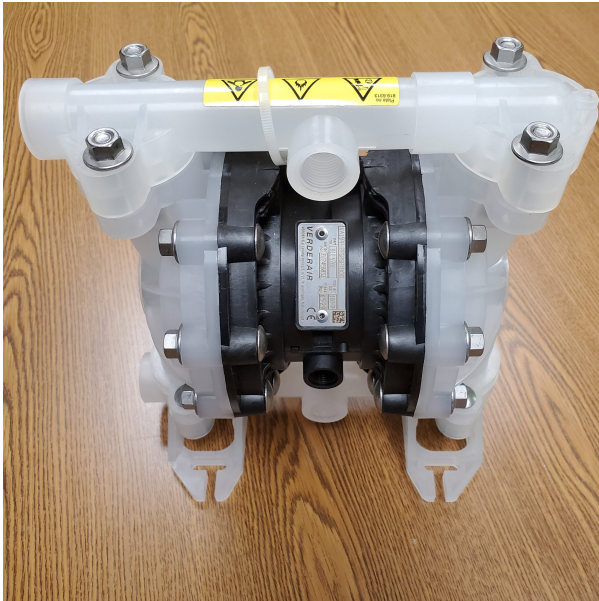

www.pfcstore.com - 763-425-7890 / 800-328-2350

VERDER VA15 AIR DIAPHRAGM PUMP

Polypropylene with Santoprene
diaphragms

Max Flow 15.06 GPM @ 101.5 PSI
Air Conn. 1/4" NPT Liquid conn.
1/2" BSP/NPT

Pump is brand new.

SKU: 810.6780

Stock: 1 in stock

Categories: [Inventory Sale!](#)

Model Number 810.6780

Part Number VA15PP PP SP SP TB
00

GALLERY IMAGES

www.pfcestore.com - 763-425-7890 / 800-328-2350

www.pfcstore.com - 763-425-7890 / 800-328-2350

PRODUCT DESCRIPTION
Data Sheet

ADDITIONAL INFORMATION

Weight	8 lbs
Dimensions	12 × 11 × 8 in
Manufacturer	<u>Verder</u>

Polypropylene with Santoprene diaphragms

Max Flow 15.06 GPM @ 101.5 PSI Air Conn. 1/4" NPT Liquid conn. 1/2" BSP/NPT

Pump is brand new.