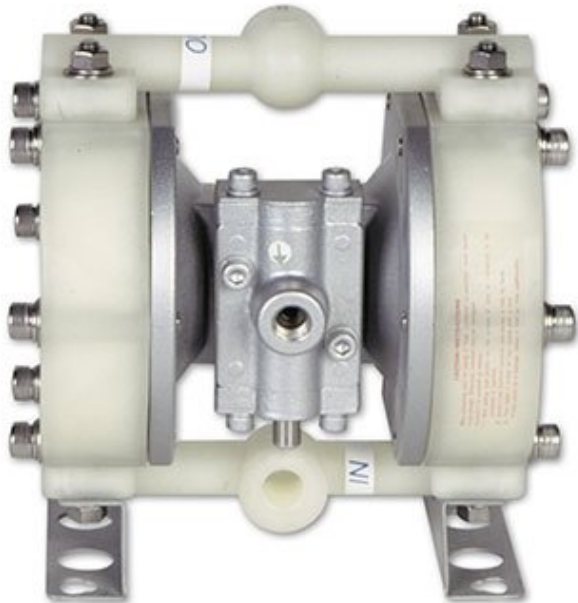

## YAMADA AOD PUMP DP-10BPS POLYPRO & SANTOPRENE

Estimated delivery 2 to 3 weeks |  
Max GPM 6 | Polypro & Santoprene  
| 3/8 FNPT

---

**SKU:** 852679

**Stock:** Out of stock contact us for  
lead time

**Categories:** [Yamada AODD  
Pumps](#)

**Model Number** DP-10BPS  
**Part Number** 852679

## PRODUCT DESCRIPTION

Yamada® DP-10 series AODD pumps provide a maximum flow rate of **6 gallons per minute** (DP-10) .

DP-10 pumps are available in aluminum, stainless steel (316) and polypropylene. A wide selection of diaphragm materials cover a variety of applications.

## ADDITIONAL INFORMATION

<b>Weight</b>	12 lbs
<b>Dimensions</b>	14 × 14 × 16 in
<b>Connections</b>	<a href="#"><u>3/8"FNPT</u></a>
<b>Max GPM</b>	<a href="#"><u>6</u></a>
<b>Wetted Material</b>	<a href="#"><u>POLYPRO-SANTOPRENE</u></a>