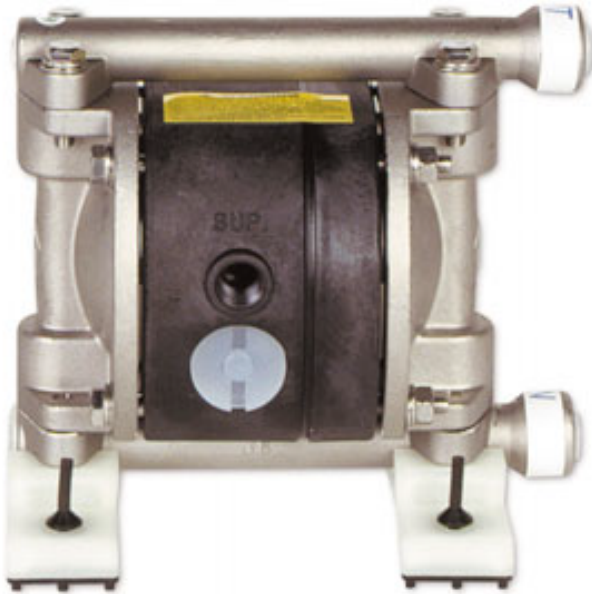

www.pfcstore.com - 763-425-7890 / 800-328-2350

YAMADA NDP-5 PUMP, ALUMINUM WITH PTFE

Aluminums with PTFE. Max 3.1
GPM

SKU: 851564

Stock: Out of stock contact us for
lead time

Categories: [Yamada AODD
Pumps](#)

Model Number NDP-5FAT
Part Number 851564

PRODUCT DESCRIPTION

Yamada NDP-5 Pump

Brand New

All Sales Final

[Specs & Curve](#)

www.pfcstore.com - 763-425-7890 / 800-328-2350

ADDITIONAL INFORMATION

Weight	5 lbs
Dimensions	12 × 12 × 12 in

Aluminums with PTFE. Max 3.1 GPM