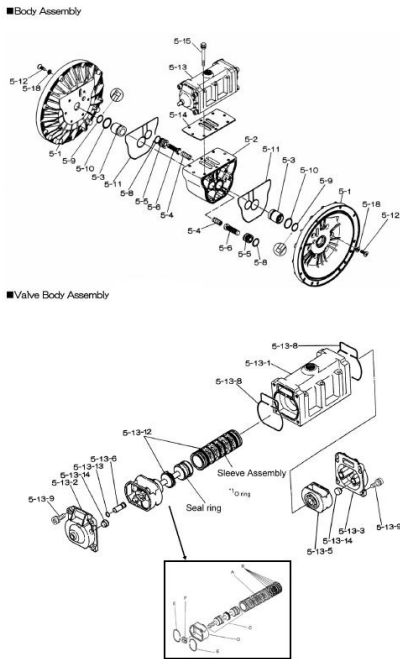

www.pfcstore.com - 763-425-7890 / 800-328-2350

YAMADA REPAIR KIT FOR THE AIR MOTOR METALLIC

Fits the NDP-20 & NDP-25 Air Motor Repair Kit

SKU: K225-AM

Stock: 6 in stock (can be backordered)

Categories: [Yamada Parts](#)

Part Number K225-AM

PRODUCT DESCRIPTION

If back ordered usual lead time is 1 to 2 weeks

ADDITIONAL INFORMATION

Weight	8 lbs
Dimensions	10 × 10 × 6 in

www.pfcestore.com - 763-425-7890 / 800-328-2350

Fits the NDP-20 & NDP-25 Air Motor Repair Kit