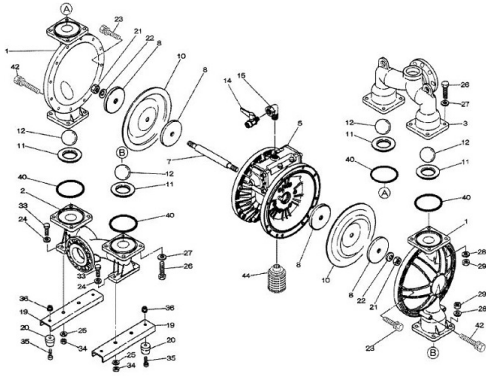

www.pfcstore.com - 763-425-7890 / 800-328-2350

YAMADA REPAIR KIT FOR THE NDP-15BAT & BST. LIQUID END

Liquid End Repair Kit - Check Parts BOM (Below) for the parts content in the kit. Highlighted in Blue are parts in the pump kit. Highlighted in yellow are parts in the air motor kit

SKU: K15-MT

Stock: 2 in stock (can be backordered)

Categories: [Yamada Parts](#)

Part Number K15-MT

PRODUCT DESCRIPTION

If back ordered usual lead time is 1 to 2 weeks

[Parts BOM BST](#)

[Parts BOM BAT](#)