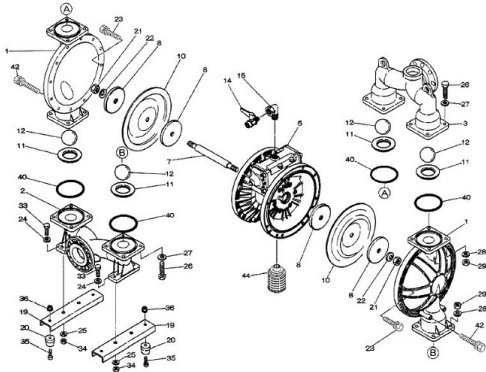

www.pfcstore.com - 763-425-7890 / 800-328-2350

YAMADA REPAIR KIT FOR THE NDP-15BPH. LIQUID END

Liquid End Repair Kit - Check Parts BOM (Below) for the parts content in the kit. Highlighted in Blue are parts in the pump kit. Highlighted in yellow are parts in the air motor kit

SKU: K15-PH-B

Stock: 4 in stock (can be backordered)

Categories: [Yamada Parts](#)

Part Number K15-PH-B

PRODUCT DESCRIPTION

If back ordered usual lead time is 1 to 2 weeks

[Parts BOM BPH](#)