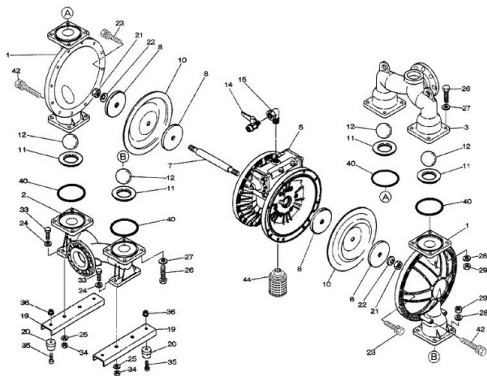

www.pfcstore.com - 763-425-7890 / 800-328-2350

YAMADA REPAIR KIT FOR THE NDP-15BPH. LIQUID END

Liquid End Repair Kit - Check Parts BOM (Below) for the parts content in the kit. Highlighted in Blue are parts in the pump kit. Highlighted in yellow are parts in the air motor kit

---

SKU: K15-PH-B

Stock: 4 in stock (can be backordered)

Categories: [Yamada Parts](#)

Part Number K15-PH-B

PRODUCT DESCRIPTION

If back ordered usual lead time is 1 to 2 weeks

[Parts BOM BPH](#)