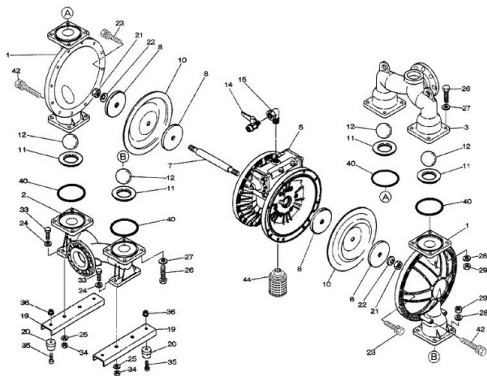

## YAMADA REPAIR KIT FOR THE NDP-15BPT. LIQUID END

Liquid End Repair Kit - Check Parts BOM (Below) for the parts content in the kit. Highlighted in Blue are parts in the pump kit. Highlighted in yellow are parts in the air motor kit

---

**SKU:** K15-PT-B

**Stock:** Out of stock contact us for lead time

**Categories:** [Yamada Parts](#)

**Part Number** K15-PT-B

## PRODUCT DESCRIPTION

**If back ordered usual lead time is 1 to 2 weeks**

[Parts BOM BPT](#)

www.pfcestore.com - 763-425-7890 / 800-328-2350

## ADDITIONAL INFORMATION

<b>Weight</b>	4 lbs
<b>Dimensions</b>	12 × 9 × 6 in
<b>Wetted Material</b>	<u>NDP 15 PTFE</u>

Liquid End Repair Kit - Check Parts BOM (Below) for the parts content in the kit. Highlighted in Blue are parts in the pump kit. Highlighted in yellow are parts in the air motor kit