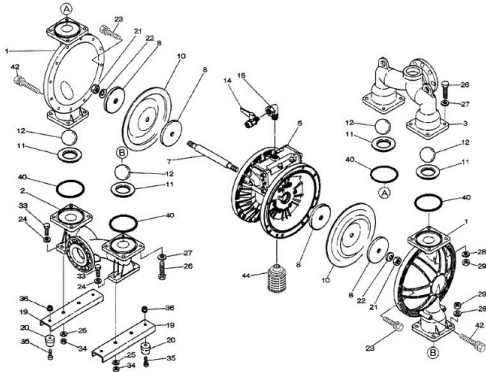

www.pfcstore.com - 763-425-7890 / 800-328-2350

YAMADA REPAIR KIT FOR THE NDP-15FPT. LIQUID END

Liquid End Repair Kit - Check Parts BOM (Below) for the parts content in the kit. Highlighted in Blue are parts in the pump kit. Highlighted in yellow are parts in the air motor kit

---

SKU: K15-PT

Stock: 3 in stock (can be backordered)

Categories: [Yamada Parts](#)

Part Number K15-PT

PRODUCT DESCRIPTION

If back ordered usual lead time is 1 to 2 weeks

[Parts BOM FPT](#)