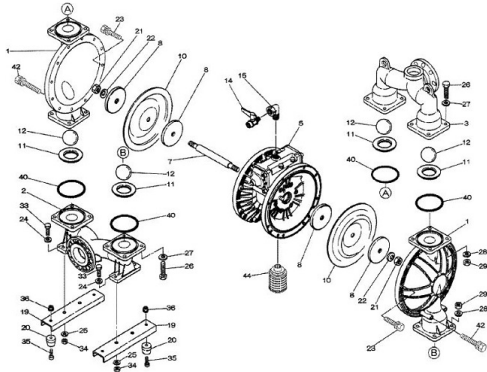

www.pfcstore.com - 763-425-7890 / 800-328-2350

YAMADA REPAIR KIT FOR THE NDP-15FVT. LIQUID END

Liquid End Repair Kit - Check Parts BOM (Below) for the parts content in the kit. Highlighted in Blue are parts in the pump kit. Highlighted in yellow are parts in the air motor kit

---

SKU: K15-VT

Stock: 2 in stock (can be backordered)

Categories: [Yamada Parts](#)

Part Number K15-VT

PRODUCT DESCRIPTION

If back ordered usual lead time is 1 to 2 weeks

[Parts BOM FVT](#)