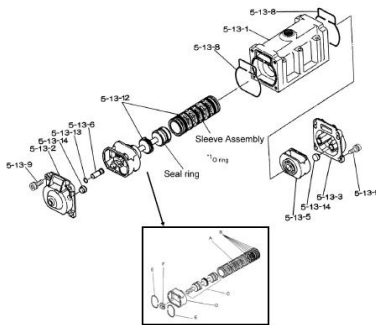

www.pfcstore.com - 763-425-7890 / 800-328-2350

■ Body Assembly

■ Valve Body Assembly

YAMADA REPAIR KIT FOR THE NDP-20 & NDP-25 AIR MOTOR NON-METALLIC

Fits the NDP-20 & NDP-25 ending in PP & PN Air Motor Repair Kit - Check Parts BOM (Below) for the parts content in the kit. Highlighted in Blue are parts in the pump kit. Highlighted in yellow are parts in the air motor kit

SKU: K225-AP

Stock: 5 in stock (can be backordered)

Categories: [Yamada Parts](#)

Part Number K225-AP

PRODUCT DESCRIPTION

If back ordered usual lead time is 1 to 2 weeks

Parts BOMs for the NDP-20 ending in PP

[NDP-25BVT-PN](#)

ADDITIONAL INFORMATION

Weight 3 lbs

Dimensions 10 × 10 × 6 in

www.pfcestore.com - 763-425-7890 / 800-328-2350

Fits the NDP-20 & NDP-25 ending in PP & PN Air Motor Repair Kit - Check Parts BOM (Below) for the parts content in the kit. Highlighted in Blue are parts in the pump kit. Highlighted in yellow are parts in the air motor kit