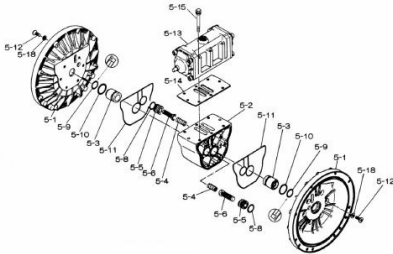

www.pfcstore.com - 763-425-7890 / 800-328-2350

■ Body Assembly

■ Valve Body Assembly

YAMADA REPAIR KIT FOR THE NDP-20 & NDP-25 AIR MOTOR NON-METALLIC

Fits the NDP-20 & NDP-25 ending in PP & PN Air Motor Repair Kit - Check Parts BOM (Below) for the parts content in the kit. Highlighted in Blue are parts in the pump kit. Highlighted in yellow are parts in the air motor kit

SKU: K225-AP

Stock: 5 in stock (can be backordered)

Categories: [Yamada Parts](#)

Part Number K225-AP

PRODUCT DESCRIPTION

If back ordered usual lead time is 1 to 2 weeks

Parts BOMs for the NDP-20 ending in PP

[NDP-25BVT-PN](#)

ADDITIONAL INFORMATION

Weight 3 lbs

Dimensions 10 × 10 × 6 in

www.pfcestore.com - 763-425-7890 / 800-328-2350

Fits the NDP-20 & NDP-25 ending in PP & PN Air Motor Repair Kit - Check Parts BOM (Below) for the parts content in the kit. Highlighted in Blue are parts in the pump kit. Highlighted in yellow are parts in the air motor kit