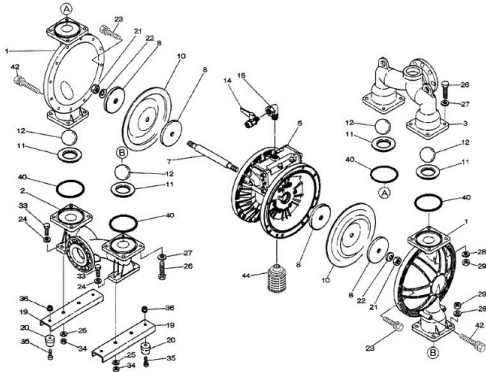

www.pfcstore.com - 763-425-7890 / 800-328-2350

YAMADA REPAIR KIT FOR THE NDP-25BAN, BFN & BSN. LIQUID END

Liquid End Repair Kit - Check Parts BOM (Below) for the parts content in the kit. Highlighted in Blue are parts in the pump kit. Highlighted in yellow are parts in the air motor kit

SKU: K25-MN

Stock: Out of stock contact us for lead time

Categories: [Yamada Parts](#)

Part Number K25-MN

PRODUCT DESCRIPTION

If back ordered usual lead time is 1 to 2 weeks

[Parts BOM BAN](#)

[Parts BOM BFN](#)

[Parts BOM BSN](#)