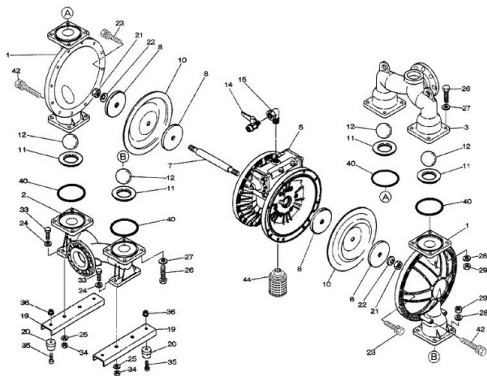

www.pfcstore.com - 763-425-7890 / 800-328-2350

YAMADA REPAIR KIT FOR THE NDP-25BAS, BFS & BSS. LIQUID END

Liquid End Repair Kit - Check Parts BOM (Below) for the parts content in the kit. Highlighted in Blue are parts in the pump kit. Highlighted in yellow are parts in the air motor kit

SKU: K25-MS-1

Stock: Out of stock contact us for lead time

Categories: [Yamada Parts](#)

Part Number K25-MS-1

PRODUCT DESCRIPTION

If back ordered usual lead time is 1 to 2 weeks

[Parts BOM BAS](#)

[Parts BOM BFS](#)

[Parts BOM BSS](#)