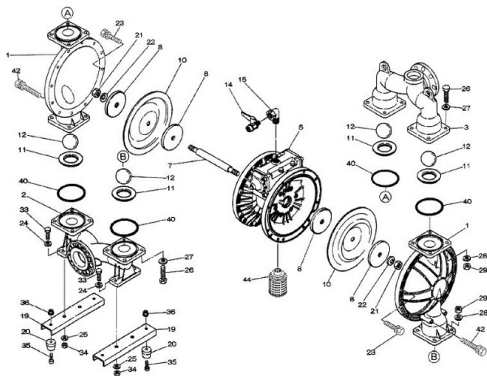

## YAMADA REPAIR KIT FOR THE NDP-25BAT, BFT & BST. LIQUID END

Liquid End Repair Kit - Check Parts BOM (Below) for the parts content in the kit. Highlighted in Blue are parts in the pump kit. Highlighted in yellow are parts in the air motor kit

**SKU:** K25-MT

**Stock:** 6 in stock (can be backordered)

**Categories:** [Yamada Parts](#)

**Part Number** K25-MT

## PRODUCT DESCRIPTION

**If back ordered usual lead time is 1 to 2 weeks**

[Parts BOM BAT](#)

[Parts BOM BFT](#)

[Parts BOM BST](#)

[www.pfcstore.com](http://www.pfcstore.com) - 763-425-7890 / 800-328-2350

## ADDITIONAL INFORMATION

<b>Weight</b>	4 lbs
<b>Dimensions</b>	10 × 10 × 6 in
<b>Wetted Material</b>	<u><a href="#">NDP-25 PTFE</a></u>