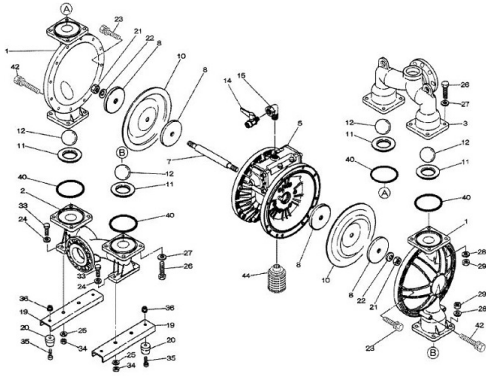

www.pfcstore.com - 763-425-7890 / 800-328-2350

YAMADA REPAIR KIT FOR THE NDP-25BAT, BFT & BST. LIQUID END

Liquid End Repair Kit - Check Parts BOM (Below) for the parts content in the kit. Highlighted in Blue are parts in the pump kit. Highlighted in yellow are parts in the air motor kit

SKU: K25-MT

Stock: 2 in stock (can be backordered)

Categories: [Yamada Parts](#)

Part Number K25-MT

PRODUCT DESCRIPTION

If back ordered usual lead time is 1 to 2 weeks

[Parts BOM BAT](#)

[Parts BOM BFT](#)

[Parts BOM BST](#)

www.pfcestore.com - 763-425-7890 / 800-328-2350

ADDITIONAL INFORMATION

| | |
|------------------------|--------------------|
| Weight | 4 lbs |
| Dimensions | 10 × 10 × 6 in |
| Wetted Material | <u>NDP-25 PTFE</u> |