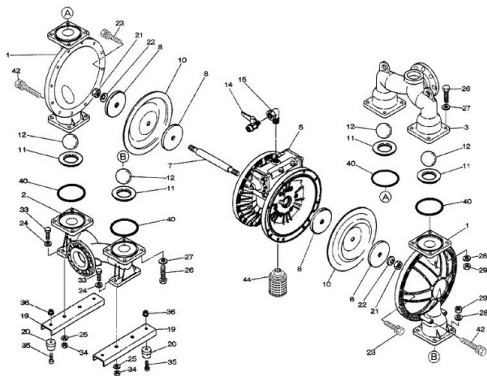

## YAMADA REPAIR KIT FOR THE NDP-25BPS. LIQUID END

Liquid End Repair Kit - Check Parts BOM (Below) for the parts content in the kit. Highlighted in Blue are parts in the pump kit. Highlighted in yellow are parts in the air motor kit

---

**SKU:** K25-PS

**Stock:** 2 in stock (can be backordered)

**Categories:** [Yamada Parts](#)

**Part Number** K25-PS

## PRODUCT DESCRIPTION

**If back ordered usual lead time is 1 to 2 weeks**

[Parts BOM BPS](#)

[www.pfcstore.com](http://www.pfcstore.com) - 763-425-7890 / 800-328-2350

## ADDITIONAL INFORMATION

<b>Weight</b>	4 lbs
<b>Dimensions</b>	10 × 10 × 6 in
<b>Wetted Material</b>	<u>NDP-25 SANTOPRENE</u>

Liquid End Repair Kit - Check Parts BOM (Below) for the parts content in the kit. Highlighted in Blue are parts in the pump kit. Highlighted in yellow are parts in the air motor kit