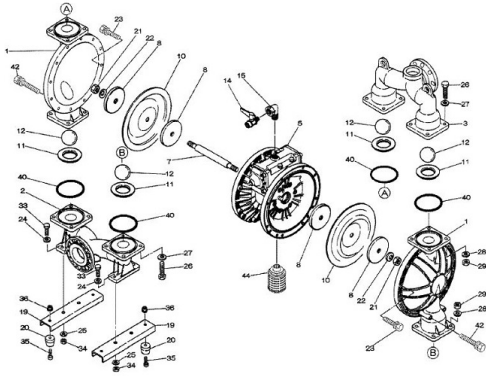

www.pfcstore.com - 763-425-7890 / 800-328-2350

YAMADA REPAIR KIT FOR THE NDP-25BPS-PP. LIQUID END

Liquid End Repair Kit - Check Parts BOM (Below) for the parts content in the kit. Highlighted in Blue are parts in the pump kit. Highlighted in yellow are parts in the air motor kit

SKU: K25-PS-PP

Stock: 3 in stock (can be backordered)

Categories: [Yamada Parts](#)

Part Number K25-PS-PP

PRODUCT DESCRIPTION

If back ordered usual lead time is 1 to 2 weeks

[Parts BOM BPS](#)

www.pfcstore.com - 763-425-7890 / 800-328-2350

ADDITIONAL INFORMATION

Weight	4 lbs
Dimensions	10 × 10 × 6 in
Wetted Material	<u>NDP-25 SANTOPRENE</u>