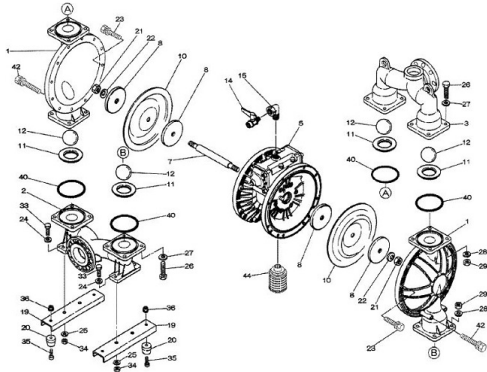

www.pfcstore.com - 763-425-7890 / 800-328-2350

YAMADA REPAIR KIT FOR THE NDP-25BPS-PP. LIQUID END

Liquid End Repair Kit - Check Parts BOM (Below) for the parts content in the kit. Highlighted in Blue are parts in the pump kit. Highlighted in yellow are parts in the air motor kit

SKU: K25-PS-PP

Stock: 2 in stock (can be backordered)

Categories: [Yamada Parts](#)

Part Number K25-PS-PP

PRODUCT DESCRIPTION

If back ordered usual lead time is 1 to 2 weeks

[Parts BOM BPS](#)

www.pfcstore.com - 763-425-7890 / 800-328-2350

ADDITIONAL INFORMATION

Weight	4 lbs
Dimensions	10 × 10 × 6 in
Wetted Material	<u>NDP-25 SANTOPRENE</u>

Liquid End Repair Kit - Check Parts BOM (Below) for the parts content in the kit. Highlighted in Blue are parts in the pump kit. Highlighted in yellow are parts in the air motor kit