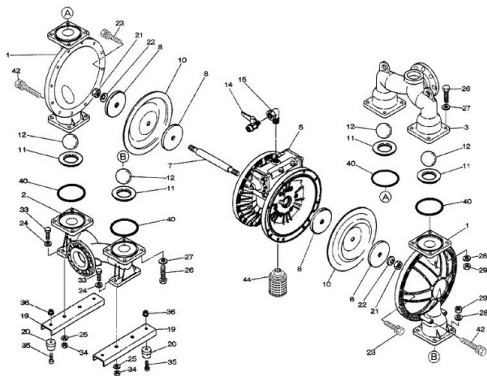

## YAMADA REPAIR KIT FOR THE NDP-25BPT-PP. LIQUID END

Liquid End Repair Kit - Check Parts BOM (Below) for the parts content in the kit. Highlighted in Blue are parts in the pump kit. Highlighted in yellow are parts in the air motor kit

---

**SKU:** K25-PT-PP

**Stock:** 4 in stock (can be backordered)

**Categories:** [Yamada Parts](#)

**Part Number** K25-PT-PP

## PRODUCT DESCRIPTION

**If back ordered usual lead time is 1 to 2 weeks**

[Parts BOM BPT](#)

www.pfcstore.com - 763-425-7890 / 800-328-2350

## ADDITIONAL INFORMATION

|                        |                    |
|------------------------|--------------------|
| <b>Weight</b>          | 4 lbs              |
| <b>Dimensions</b>      | 10 × 10 × 6 in     |
| <b>Wetted Material</b> | <u>NDP-25 PTFE</u> |