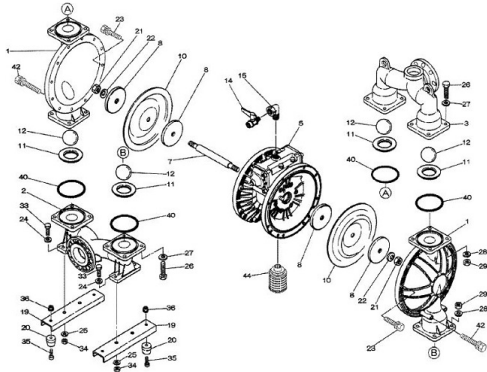

www.pfcstore.com - 763-425-7890 / 800-328-2350

YAMADA REPAIR KIT FOR THE NDP-5FPT. LIQUID END

LIQUID END KIT S/N 228478 & BELOW

Liquid End Repair Kit - Check Parts BOM (Below) for the parts content in the kit. Highlighted in Blue are parts in the pump kit. Highlighted in yellow are parts in the air motor kit

SKU: K5-PT

Stock: 3 in stock (can be backordered)

Categories: [Yamada Parts](#)

Part Number K5-PT

PRODUCT DESCRIPTION

If back ordered usual lead time is 1 to 2 weeks

[Parts BOM](#)

www.pfcstore.com - 763-425-7890 / 800-328-2350

ADDITIONAL INFORMATION

Weight	2 lbs
Dimensions	8 × 8 × 4 in
Wetted Material	<u>NDP-5FPT PTFE</u>

LIQUID END KIT S/N 228478 & BELOW

Liquid End Repair Kit - Check Parts BOM (Below) for the parts content in the kit. Highlighted in Blue are parts in the pump kit. Highlighted in yellow are parts in the air motor kit