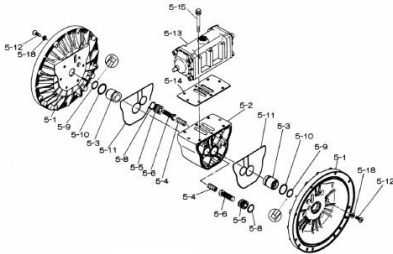

www.pfcstore.com - 763-425-7890 / 800-328-2350

■Body Assembly

■Valve Body Assembly

YAMADA REPAIR KIT FOR THE NDP-50 AIR MOTOR NON-METALLIC CENTER BODY

Air Motor Repair Kit - Check Parts BOM (Below) for the parts content in the kit. Highlighted in Blue are parts in the pump kit. Highlighted in yellow are parts in the air motor kit

SKU: K50-AM-PP

Stock: Out of stock contact us for lead time

Categories: [Yamada Parts](#)

Part Number K50-AM-PP

PRODUCT DESCRIPTION

If back ordered usual lead time is 1 to 2 weeks

[Parts BOM](#)

www.pfcstore.com - 763-425-7890 / 800-328-2350

ADDITIONAL INFORMATION

Weight	2 lbs
Dimensions	8 × 8 × 4 in