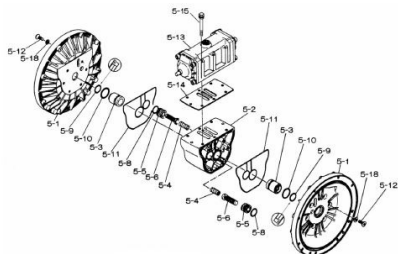

www.pfcstore.com - 763-425-7890 / 800-328-2350

■Body Assembly

■Valve Body Assembly

YAMADA REPAIR KIT FOR THE NDP-50 AIR MOTOR NON-METALLIC CENTER BODY

Air Motor Repair Kit - Check Parts BOM (Below) for the parts content in the kit. Highlighted in Blue are parts in the pump kit. Highlighted in yellow are parts in the air motor kit

SKU: K50-AM-PP

Stock: Out of stock contact us for lead time

Categories: [Yamada Parts](#)

Part Number K50-AM-PP

PRODUCT DESCRIPTION

If back ordered usual lead time is 1 to 2 weeks

[Parts BOM](#)

www.pfcstore.com - 763-425-7890 / 800-328-2350

ADDITIONAL INFORMATION

Weight	2 lbs
Dimensions	8 × 8 × 4 in

Air Motor Repair Kit - Check Parts BOM (Below) for the parts content in the kit. Highlighted in Blue are parts in the pump kit. Highlighted in yellow are parts in the air motor kit