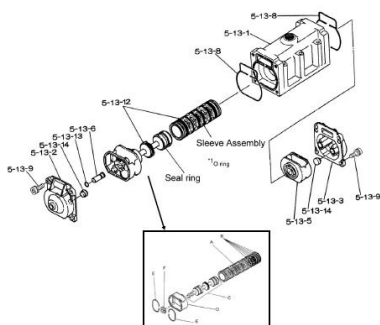

www.pfcstore.com - 763-425-7890 / 800-328-2350

■Body Assembly

■Valve Body Assembly

YAMADA REPAIR KIT FOR THE NDP-50 AIR MOTOR NON-METALLIC CENTER BODY

Air Motor Repair Kit - Check Parts BOM (Below) for the parts content in the kit. Highlighted in Blue are parts in the pump kit. Highlighted in yellow are parts in the air motor kit

SKU: K50-AM-PP

Stock: Out of stock contact us for lead time

Categories: [Yamada Parts](#)

Part Number K50-AM-PP

PRODUCT DESCRIPTION

If back ordered usual lead time is 1 to 2 weeks

[Parts BOM](#)

www.pfcstore.com - 763-425-7890 / 800-328-2350

ADDITIONAL INFORMATION

Weight	2 lbs
Dimensions	8 × 8 × 4 in

Air Motor Repair Kit - Check Parts BOM (Below) for the parts content in the kit. Highlighted in Blue are parts in the pump kit. Highlighted in yellow are parts in the air motor kit