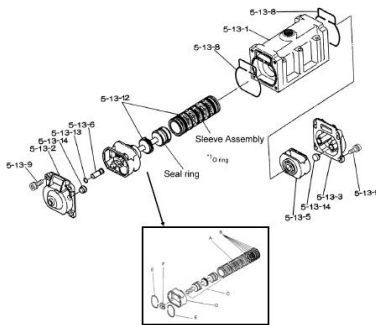

www.pfcstore.com - 763-425-7890 / 800-328-2350

■Body Assembly

■Valve Body Assembly

YAMADA REPAIR KIT FOR THE NDP-50 AIR MOTOR NON-METALLIC CENTER BODY

Air Motor Repair Kit - Check Parts BOM (Below) for the parts content in the kit. Highlighted in Blue are parts in the pump kit. Highlighted in yellow are parts in the air motor kit

SKU: K50-AM-PP

Stock: Out of stock contact us for lead time

Categories: [Yamada Parts](#)

Part Number K50-AM-PP

PRODUCT DESCRIPTION

If back ordered usual lead time is 1 to 2 weeks

[Parts BOM](#)

www.pfcstore.com - 763-425-7890 / 800-328-2350

ADDITIONAL INFORMATION

Weight	2 lbs
Dimensions	8 × 8 × 4 in