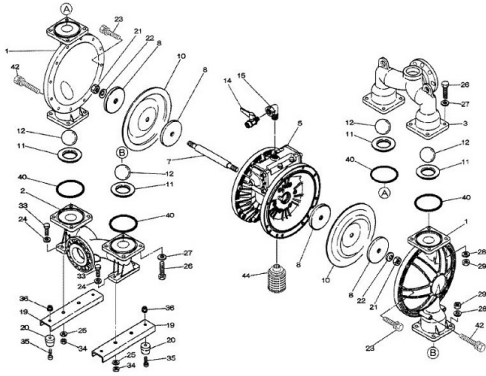

www.pfcstore.com - 763-425-7890 / 800-328-2350

YAMADA REPAIR KIT FOR THE NDP-50BAN, BSN, BFN. LIQUID END

Liquid End Repair Kit - Check Parts BOM (Below) for the parts content in the kit. Highlighted in Blue are parts in the pump kit. Highlighted in yellow are parts in the air motor kit

SKU: K50-MN

Stock: Out of stock contact us for lead time

Categories: [Yamada Parts](#)

Part Number K50-MN

PRODUCT DESCRIPTION

If back ordered usual lead time is 1 to 2 weeks

[Parts BOM BAN](#)

[Parts BOM BFN](#)

[Parts BOM BSN](#)

www.pfcstore.com - 763-425-7890 / 800-328-2350

ADDITIONAL INFORMATION

Weight	7 lbs
Dimensions	14 × 12 × 6 in
Wetted Material	<u>NDP-50 BUNA</u>