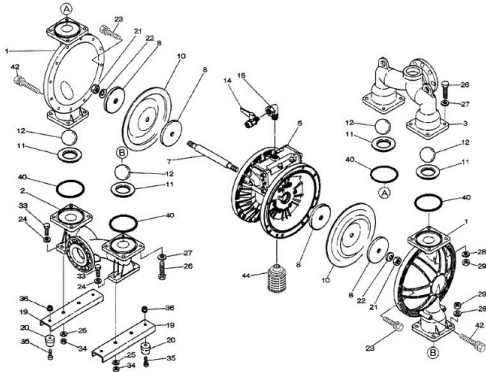

www.pfcstore.com - 763-425-7890 / 800-328-2350

YAMADA REPAIR KIT FOR THE NDP-50BPS. LIQUID END

Liquid End Repair Kit - Check Parts BOM (Below) for the parts content in the kit. Highlighted in Blue are parts in the pump kit. Highlighted in yellow are parts in the air motor kit

SKU: K50-PS

Stock: 2 in stock (can be backordered)

Categories: [Yamada Parts](#)

Part Number K50-PS

PRODUCT DESCRIPTION

If back ordered usual lead time is 1 to 2 weeks

[Parts BOM BAN](#)

www.pfcstore.com - 763-425-7890 / 800-328-2350

ADDITIONAL INFORMATION

Weight	7 lbs
Dimensions	14 × 12 × 6 in
Wetted Material	<u>NDP-50BPS SANTOPRENE</u>

Liquid End Repair Kit - Check Parts BOM (Below) for the parts content in the kit. Highlighted in Blue are parts in the pump kit. Highlighted in yellow are parts in the air motor kit