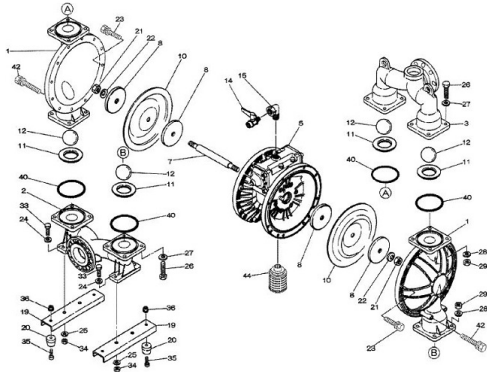

## YAMADA REPAIR KIT FOR THE NDP-5FPT. LIQUID END

LIQUID END KIT S/N 228480 & ABOVE

Liquid End Repair Kit - Check Parts BOM (Below) for the parts content in the kit. Highlighted in Blue are parts in the pump kit. Highlighted in yellow are parts in the air motor kit

---

**SKU:** K5-PT-2

**Stock:** 6 in stock (can be backordered)

**Categories:** [Yamada Parts](#)

**Part Number** K5-PT-2

## PRODUCT DESCRIPTION

**If back ordered usual lead time is 1 to 2 weeks**

[Parts BOM](#)

[www.pfcestore.com](http://www.pfcestore.com) - 763-425-7890 / 800-328-2350

## ADDITIONAL INFORMATION

<b>Weight</b>	2 lbs
<b>Dimensions</b>	8 × 8 × 4 in
<b>Wetted Material</b>	<u><a href="#">NDP-5FPT PTFE</a></u>