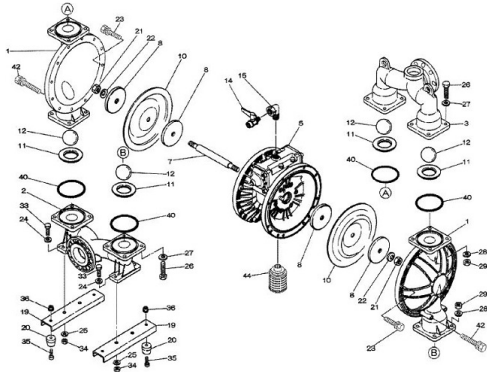

www.pfcstore.com - 763-425-7890 / 800-328-2350

YAMADA REPAIR KIT FOR THE NDP-5FPT. LIQUID END

LIQUID END KIT S/N 228480 & ABOVE

Liquid End Repair Kit - Check Parts BOM (Below) for the parts content in the kit. Highlighted in Blue are parts in the pump kit. Highlighted in yellow are parts in the air motor kit

SKU: K5-PT-2

Stock: 6 in stock (can be backordered)

Categories: [Yamada Parts](#)

Part Number K5-PT-2

PRODUCT DESCRIPTION

If back ordered usual lead time is 1 to 2 weeks

[Parts BOM](#)

www.pfcestore.com - 763-425-7890 / 800-328-2350

ADDITIONAL INFORMATION

Weight	2 lbs
Dimensions	8 × 8 × 4 in
Wetted Material	<u>NDP-5FPT PTFE</u>