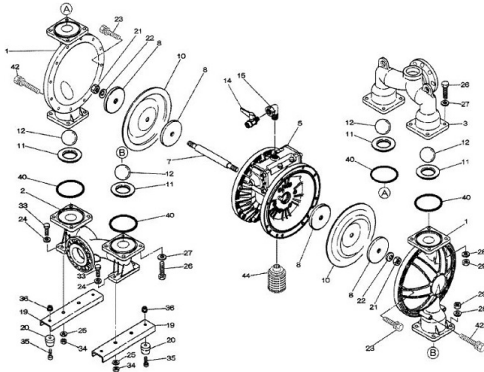

www.pfcstore.com - 763-425-7890 / 800-328-2350

YAMADA REPAIR KIT FOR THE NDP-5FPT. LIQUID END

LIQUID END KIT S/N 228480 & ABOVE

Liquid End Repair Kit - Check Parts BOM (Below) for the parts content in the kit. Highlighted in Blue are parts in the pump kit. Highlighted in yellow are parts in the air motor kit

SKU: K5-PT-2

Stock: 3 in stock (can be backordered)

Categories: [Yamada Parts](#)

Part Number K5-PT-2

PRODUCT DESCRIPTION

If back ordered usual lead time is 1 to 2 weeks

[Parts BOM](#)

www.pfcestore.com - 763-425-7890 / 800-328-2350

ADDITIONAL INFORMATION

Weight	2 lbs
Dimensions	8 × 8 × 4 in
Wetted Material	<u>NDP-5FPT PTFE</u>

LIQUID END KIT S/N 228480 & ABOVE

Liquid End Repair Kit - Check Parts BOM (Below) for the parts content in the kit. Highlighted in Blue are parts in the pump kit. Highlighted in yellow are parts in the air motor kit