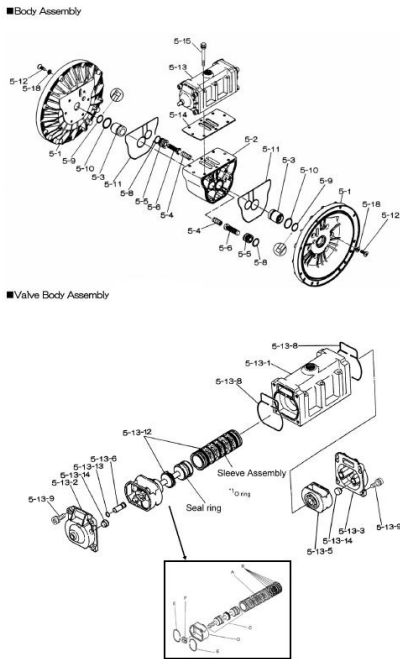

www.pfcstore.com - 763-425-7890 / 800-328-2350

YAMADA REPAIR KIT FOR THE NDP-80 AIR MOTOR

Air Motor Repair Kit - Check Parts BOM (Below) for the parts content in the kit. Highlighted in Blue are parts in the pump kit. Highlighted in yellow are parts in the air motor kit

SKU: K80-AM

Stock: 2 in stock (can be backordered)

Categories: [Yamada Parts](#)

Part Number K80-AM

PRODUCT DESCRIPTION

If back ordered usual lead time is 1 to 2 weeks

[Parts BOM](#)

ADDITIONAL INFORMATION

www.pfcstore.com - 763-425-7890 / 800-328-2350

Weight	2 lbs
Dimensions	10 × 12 × 6 in

Air Motor Repair Kit - Check Parts BOM (Below) for the parts content in the kit. Highlighted in Blue are parts in the pump kit. Highlighted in yellow are parts in the air motor kit