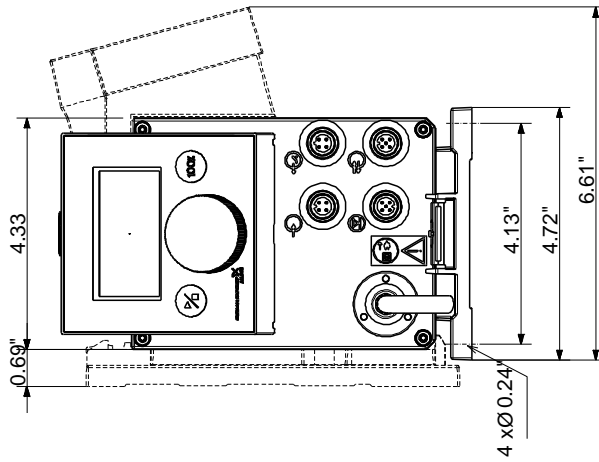

Company name:
Created by:
Phone:

Date: 7/30/2019

On request DDA 7.5-16 60 Hz

On request DDA 7.5-16 60 Hz

Note! All units are in [in] unless otherwise stated.
Disclaimer: This simplified dimensional drawing does not show all details.