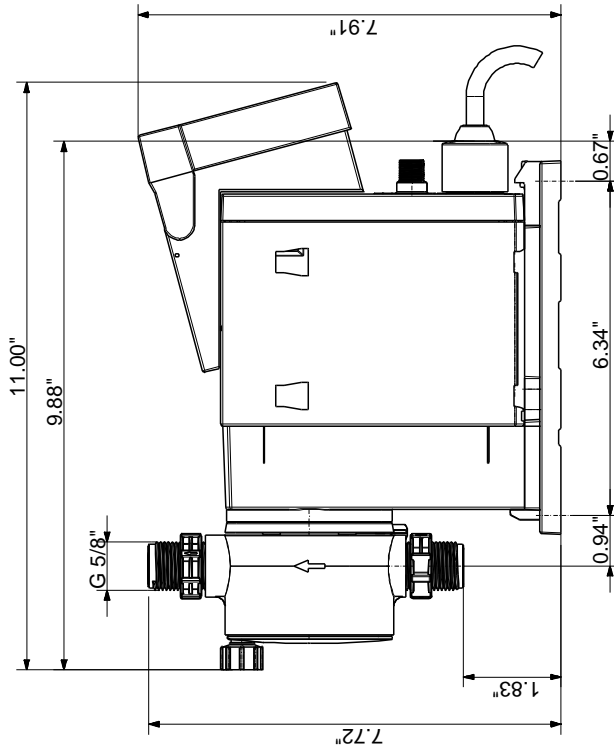

Company name:
Created by:
Phone:

Date: 7/30/2019

On request DDA 7.5-16 60 Hz

On request DDA 7.5-16 60 Hz

Note! All units are in [in] unless otherwise stated.
Disclaimer: This simplified dimensional drawing does not show all details.